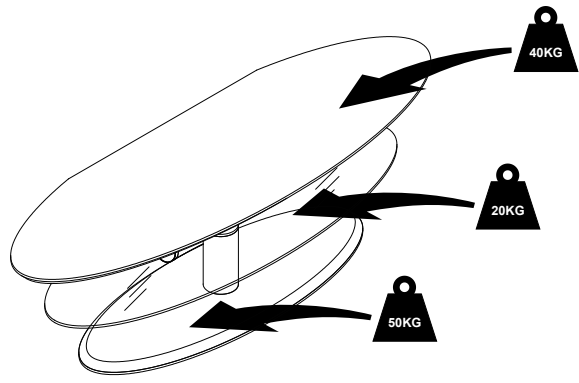

Warning icon **Take extra care not to over tighten any screws as this may cause damage!**