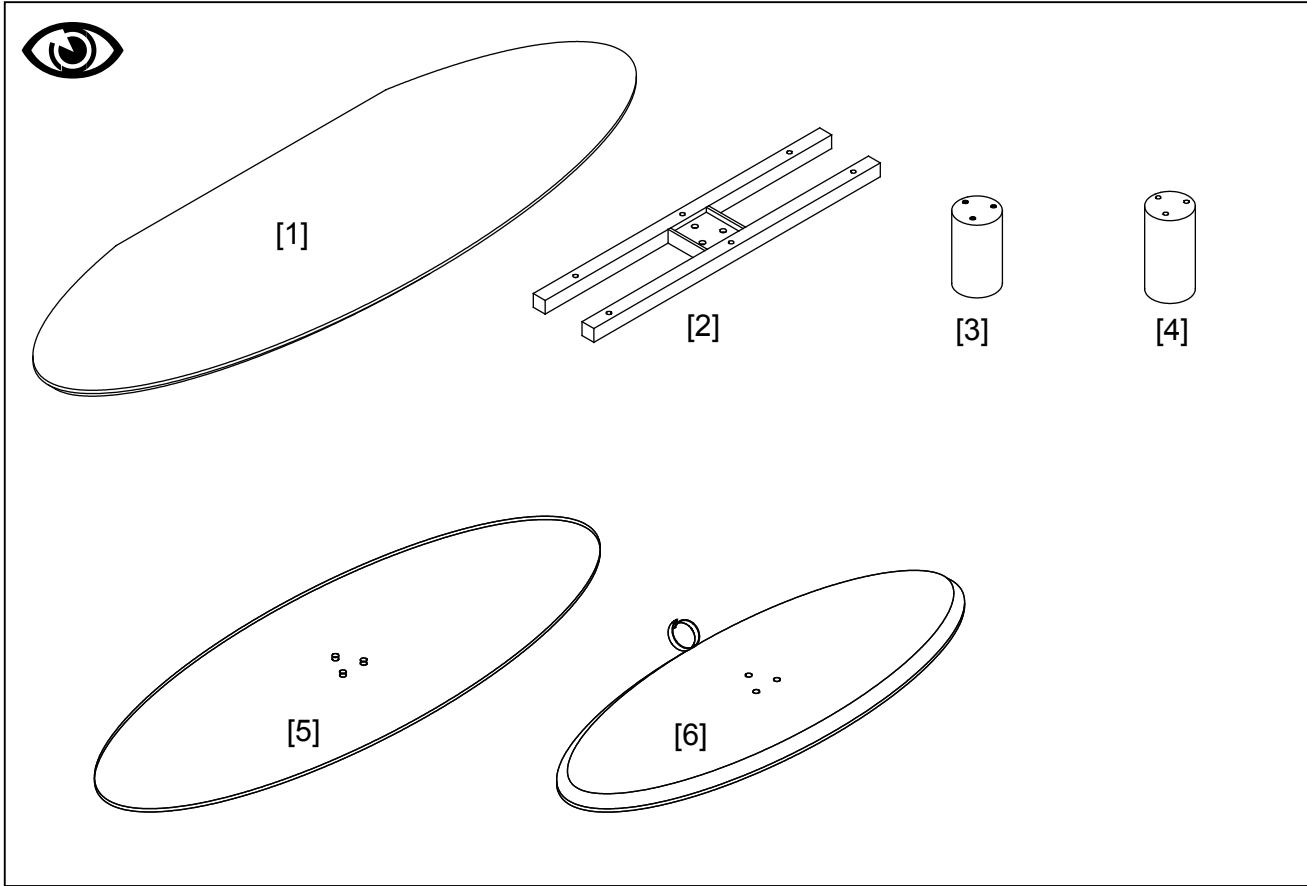

Warning icon **Take extra care not to over tighten any screws as this may cause damage!**