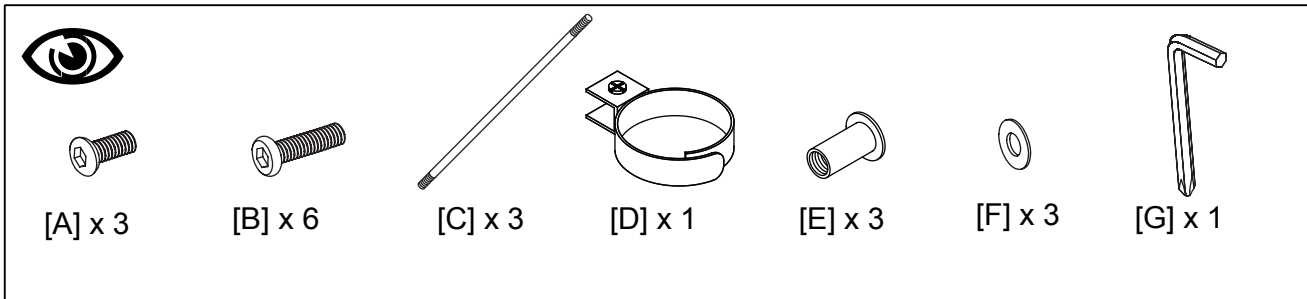

Warning icon **Take extra care not to over tighten any screws as this may cause damage!**