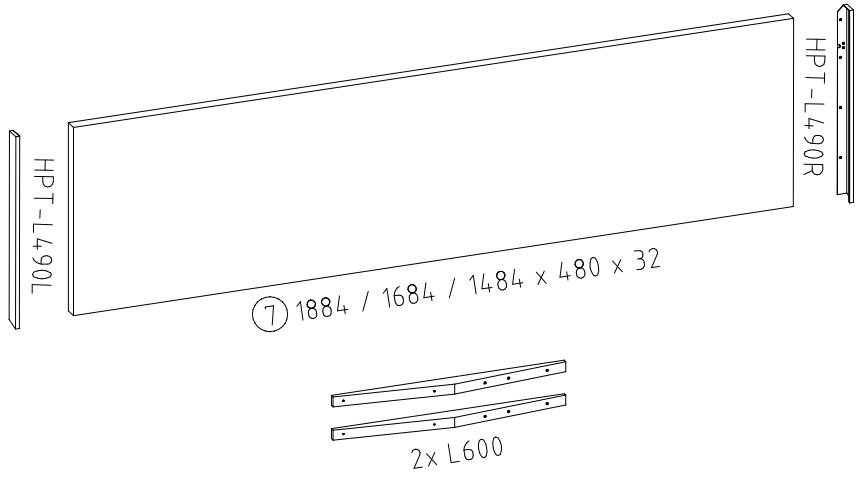

made by
WIMEX Wohnbedarf/ Import Export Handels GmbH/ Postfach 1407/ 49112 Georgsmarienhütte/ Germany

980433

4,0 x 15 mm G23 121 110	8x	o16 111 004	2x
4 X 15mm SP14 121 120	8x	4 X 30mm SP30 121128	12x

1.

2.

1

HPT-L490R

SP14
4 X 15mm
121 120

2

SP30
4 X 30mm
121128

3

SP30
4 X 30mm
121128