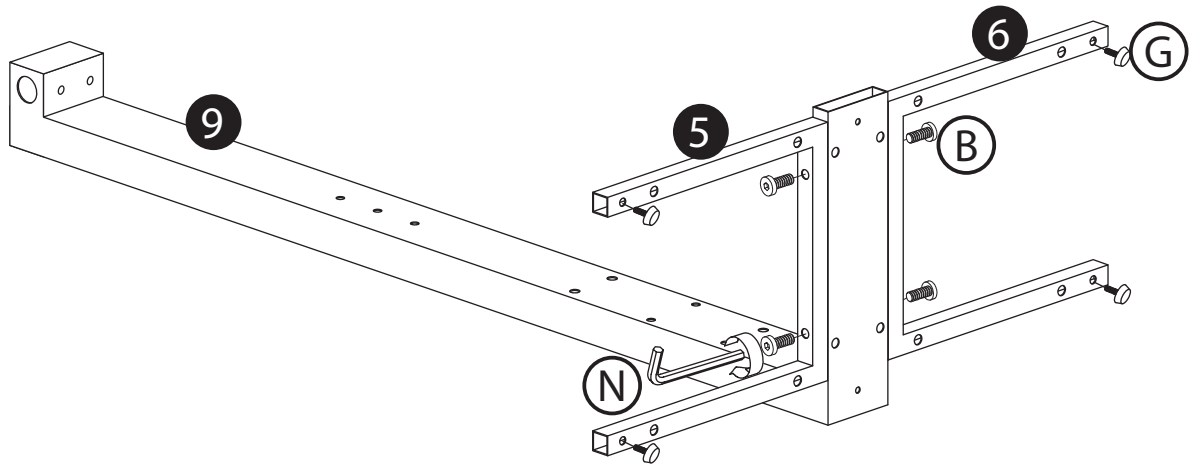

0800 634 2699

spares@techlink.uk.com

! Take extra care not to over tighten any screws as this may cause damage!

- 7
- A x2
- N

- 8
- J x2
- C x2
- M

As screens vary select the correct screws and washers required for your screen.

Choose the holes that best suit the height you would like your screen at.