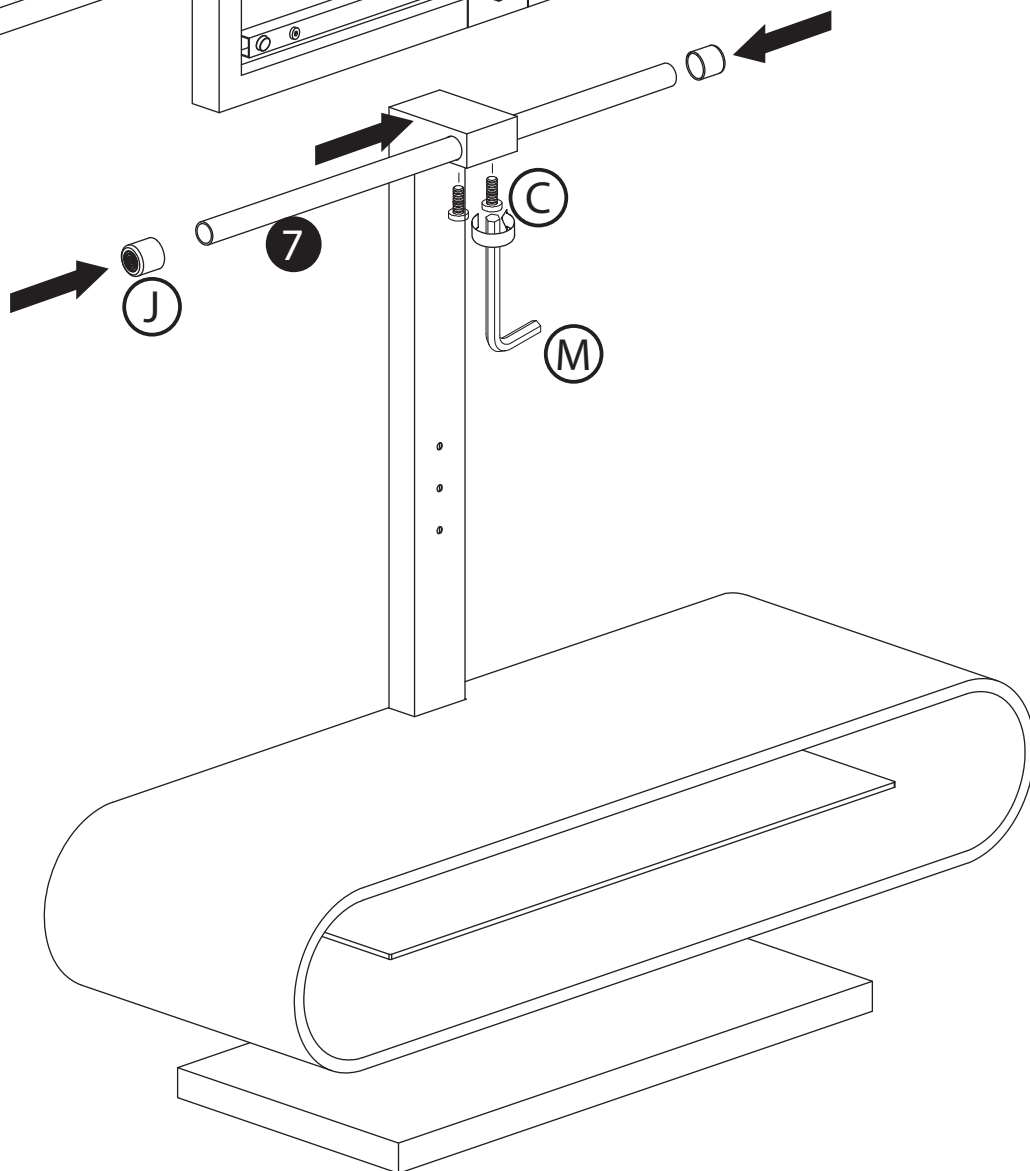

0800 634 2699

spares@techlink.uk.com

! Take extra care not to over tighten any screws as this may cause damage!

- 7
- A x2
- N

- 8
- J x2
- C x2
- M

As screens vary select the correct screws and washers required for your screen.

Choose the holes that best suit the height you would like your screen at.