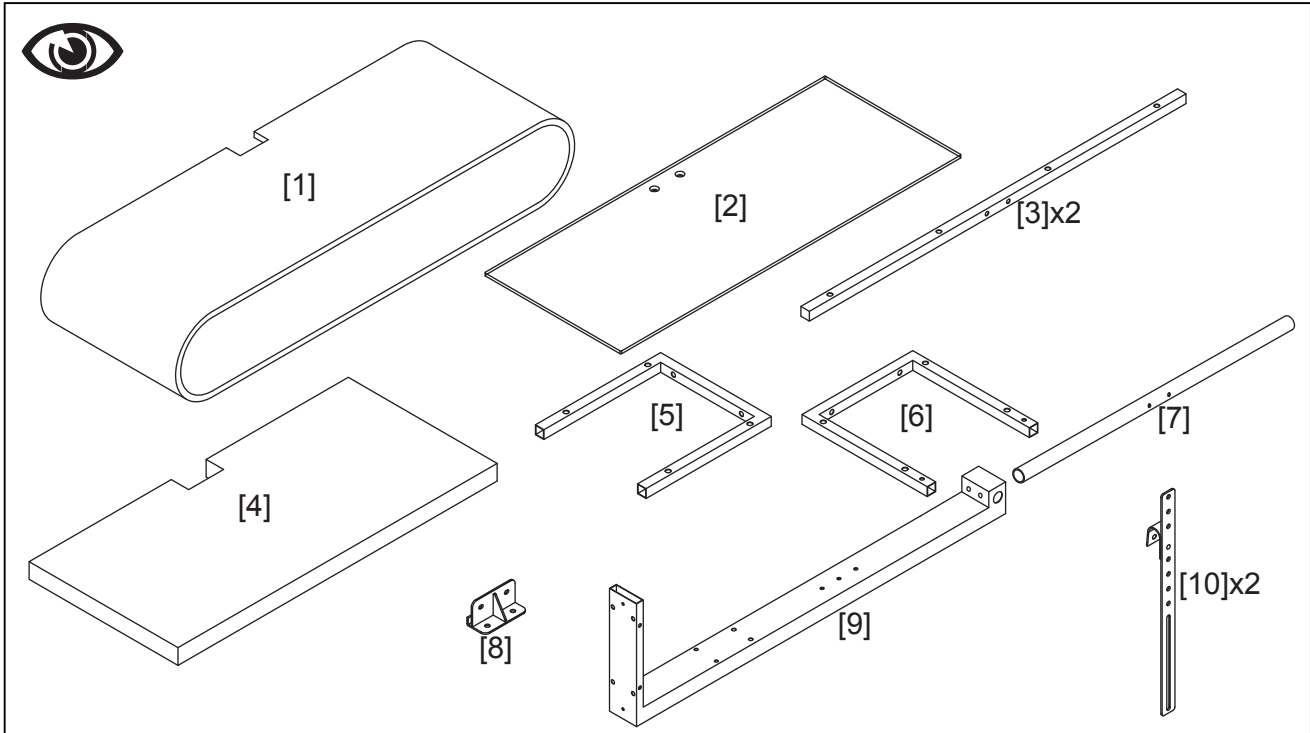

Product Name: OVID TV EVO
Product Ref: OV120TVWT/B/R
Art number: 406036/406037/406038

TECH LINK™

1 person = 45mins
2 people = 35mins

TECHLINK, A Division Of Tapehand Ltd.
Units 7 and 8 Bat and Ball Enterprise Centre
Bat and Ball Road
Sevenoaks
Kent
United Kingdom
TN14 5LJ

0800 634 2699

spares@techlink.uk.com

! Take extra care not to over tighten any screws as this may cause damage!

- 7
- A x2
- N

- 8
- J x2
- C x2
- M

As screens vary select the correct screws and washers required for your screen.

Choose the holes that best suit the height you would like your screen at.