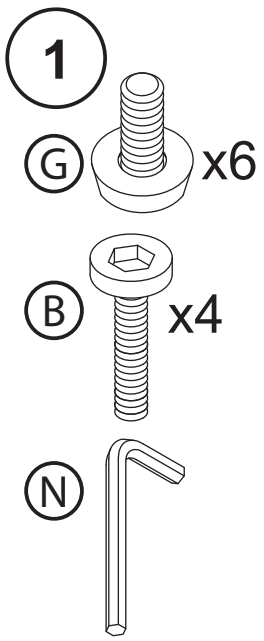

Product Name: OVID TV EVO
Product Ref: OV120TVWT/B/R
Art number: 406036/406037/406038

TECH LINK™

1 person = 45mins
2 people = 35mins

TECHLINK, A Division Of Tapehand Ltd.
Units 7 and 8 Bat and Ball Enterprise Centre
Bat and Ball Road
Sevenoaks
Kent
United Kingdom
TN14 5LJ

0800 634 2699

spares@techlink.uk.com

! Take extra care not to over tighten any screws as this may cause damage!

- 7
- A x2
- N

- 8
- J x2
- C x2
- M

As screens vary select the correct screws and washers required for your screen.

Choose the holes that best suit the height you would like your screen at.