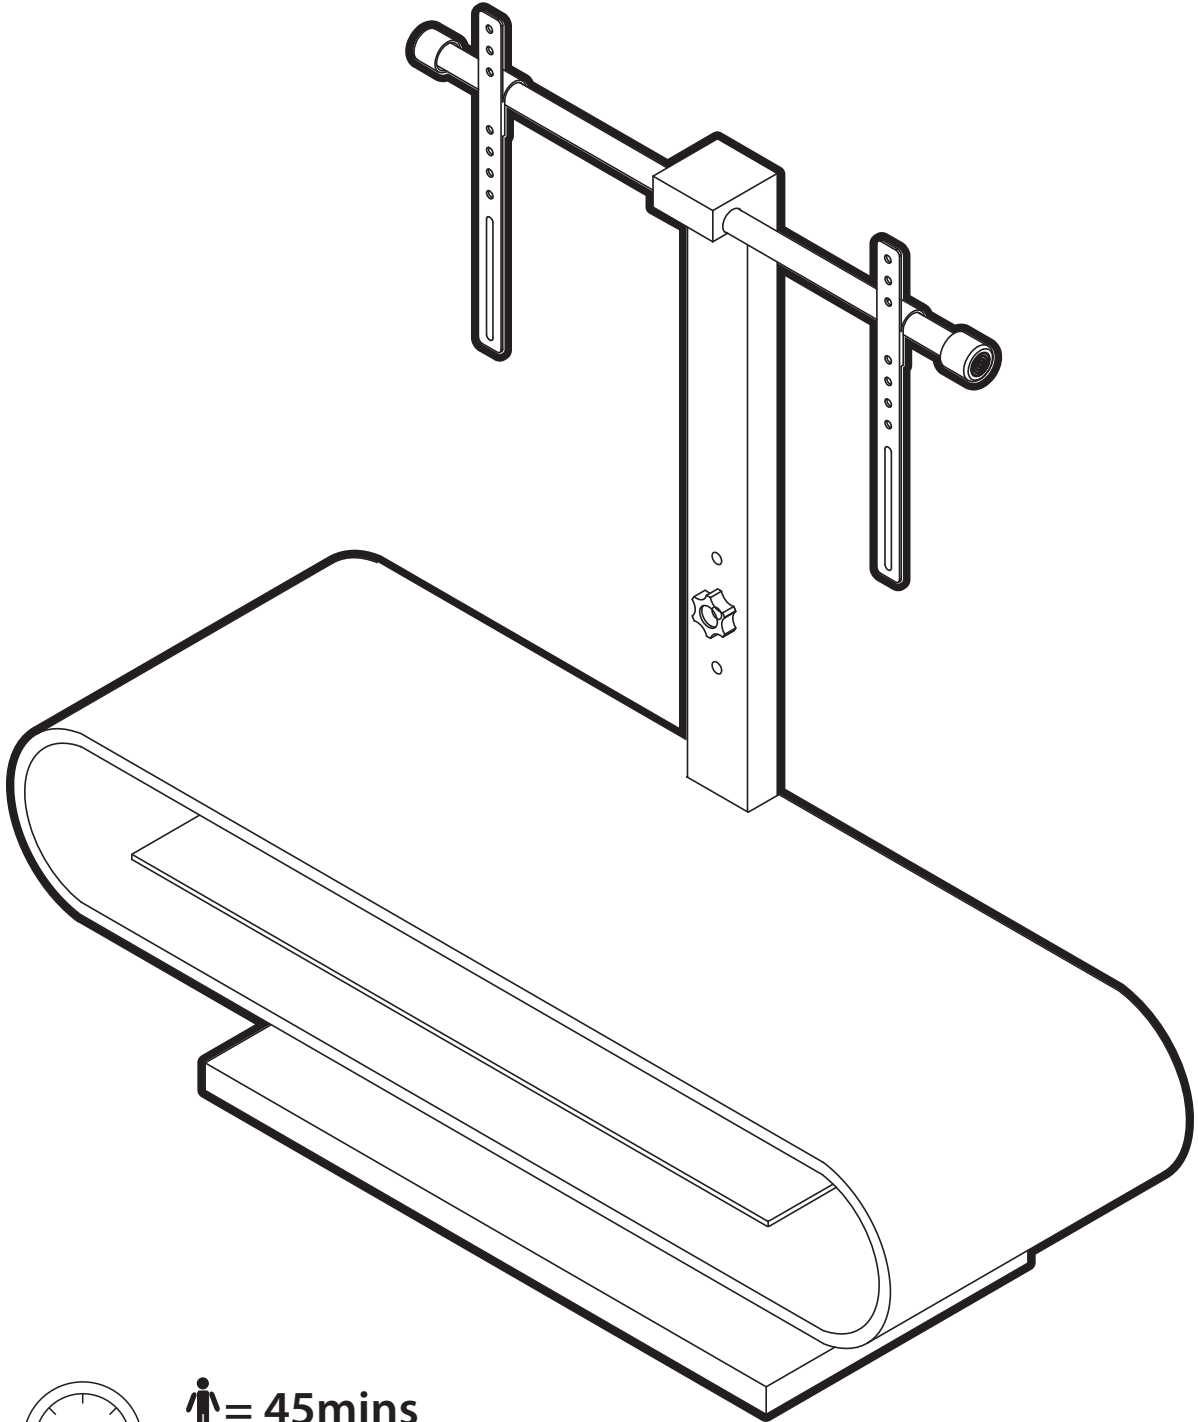

Product Name: OVID TV EVO
Product Ref: OV120TVWT/B/R
Art number: 406036/406037/406038

TECH LINK™

1 person = 45mins
2 people = 35mins

TECHLINK, A Division Of Tapehand Ltd.
Units 7 and 8 Bat and Ball Enterprise Centre
Bat and Ball Road
Sevenoaks
Kent
United Kingdom
TN14 5LJ

Choose the holes that best suit the height you would like your screen at.