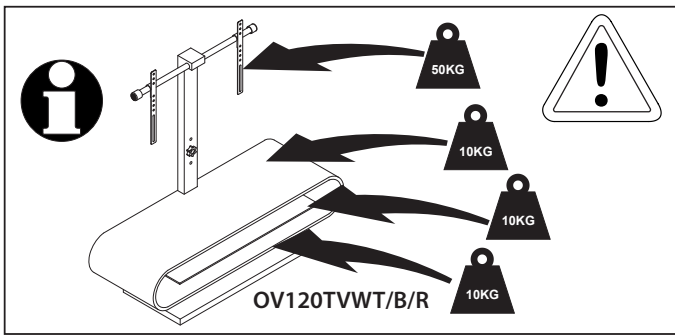

Product Name: OVID TV EVO
Product Ref: OV120TVWT/B/R
Art number: 406036/406037/406038

TECH LINK™

1 person = 45mins
2 people = 35mins

TECHLINK, A Division Of Tapehand Ltd.
Units 7 and 8 Bat and Ball Enterprise Centre
Bat and Ball Road
Sevenoaks
Kent
United Kingdom
TN14 5LJ

0800 634 2699

spares@techlink.uk.com

! Take extra care not to over tighten any screws as this may cause damage!

- 7
- A x2
- N

- 8
- J x2
- C x2
- M

As screens vary select the correct screws and washers required for your screen.

Choose the holes that best suit the height you would like your screen at.