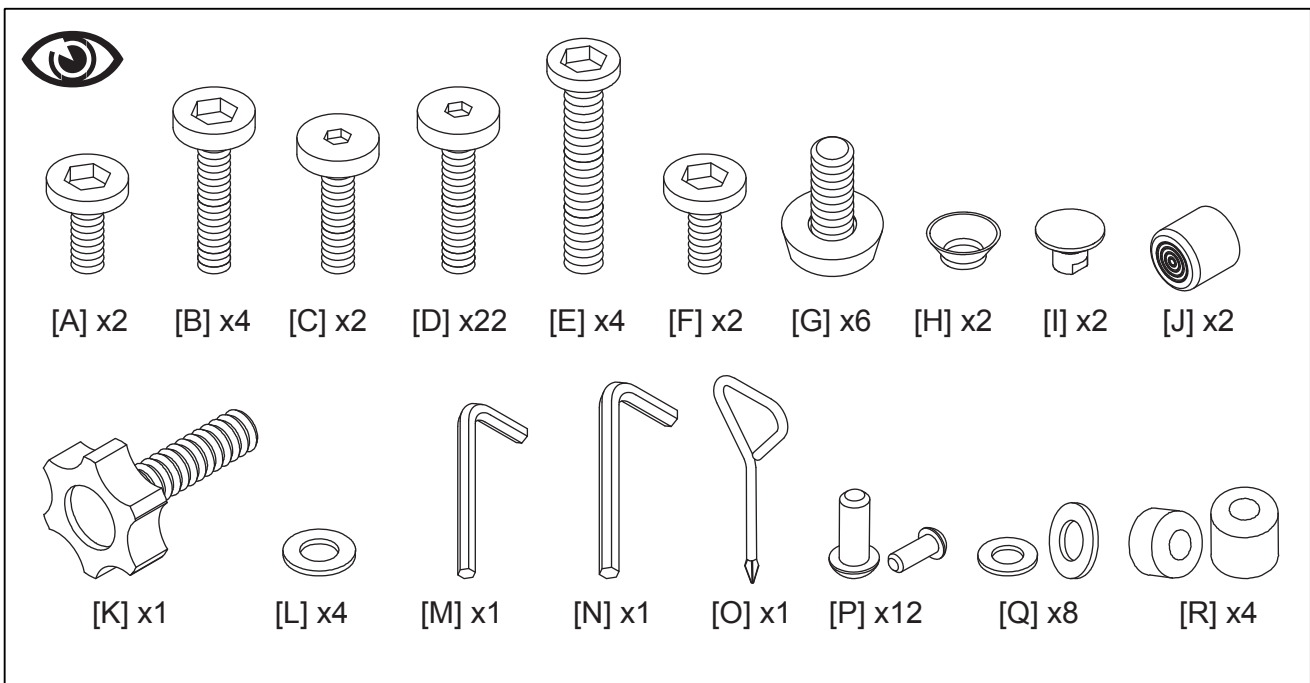

Product Name: OVID TV EVO
Product Ref: OV120TVWT/B/R
Art number: 406036/406037/406038

TECH LINK™

1 person = 45mins
2 people = 35mins

TECHLINK, A Division Of Tapehand Ltd.
Units 7 and 8 Bat and Ball Enterprise Centre
Bat and Ball Road
Sevenoaks
Kent
United Kingdom
TN14 5LJ

0800 634 2699

spares@techlink.uk.com

! Take extra care not to over tighten any screws as this may cause damage!

- 7
- A x2
- N

- 8
- J x2
- C x2
- M

As screens vary select the correct screws and washers required for your screen.

Choose the holes that best suit the height you would like your screen at.