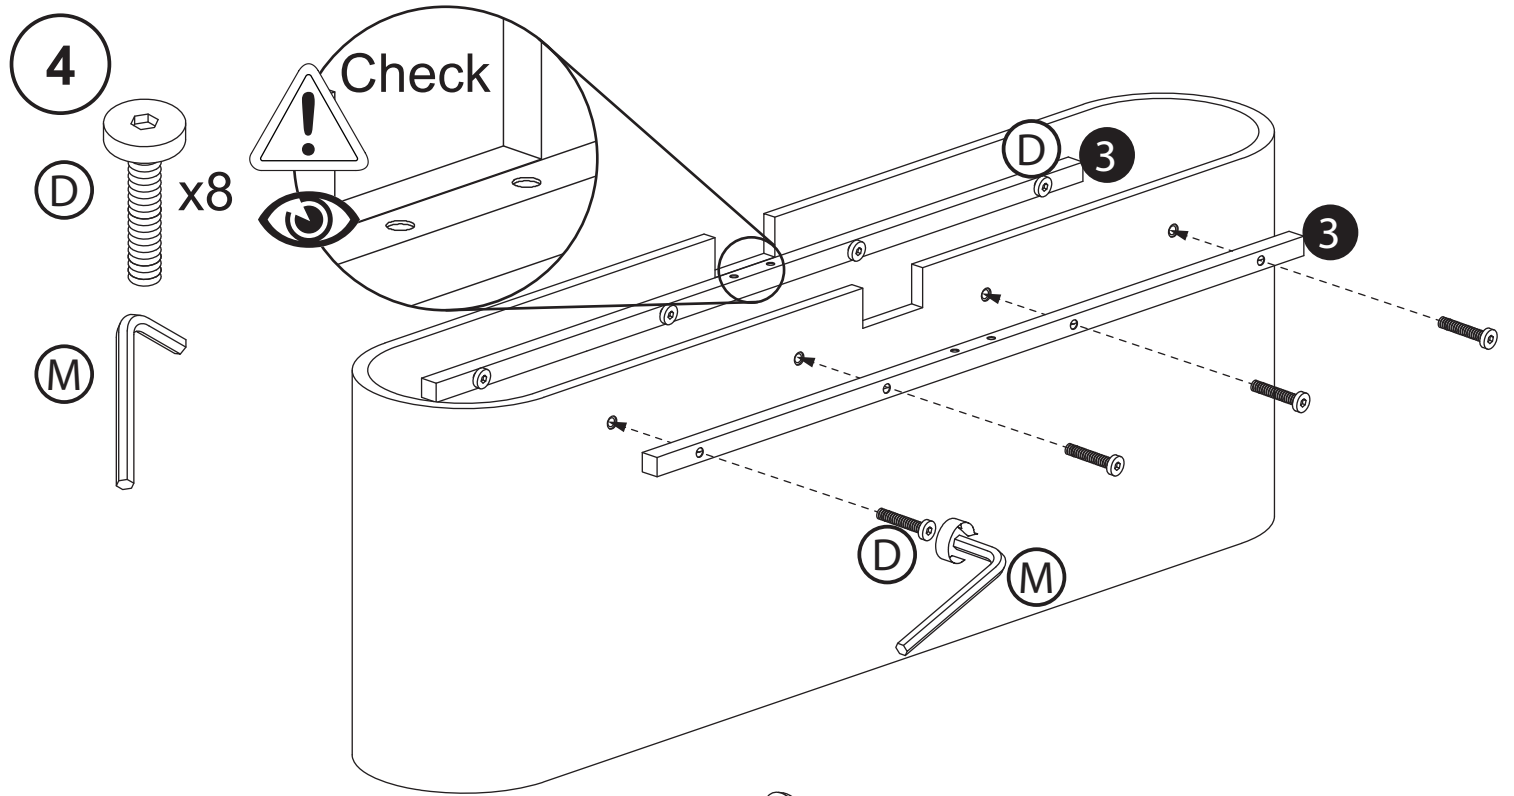

0800 634 2699

spares@techlink.uk.com

! Take extra care not to over tighten any screws as this may cause damage!

- 7
- A x2
- N

- 8
- J x2
- C x2
- M

As screens vary select the correct screws and washers required for your screen.

Choose the holes that best suit the height you would like your screen at.