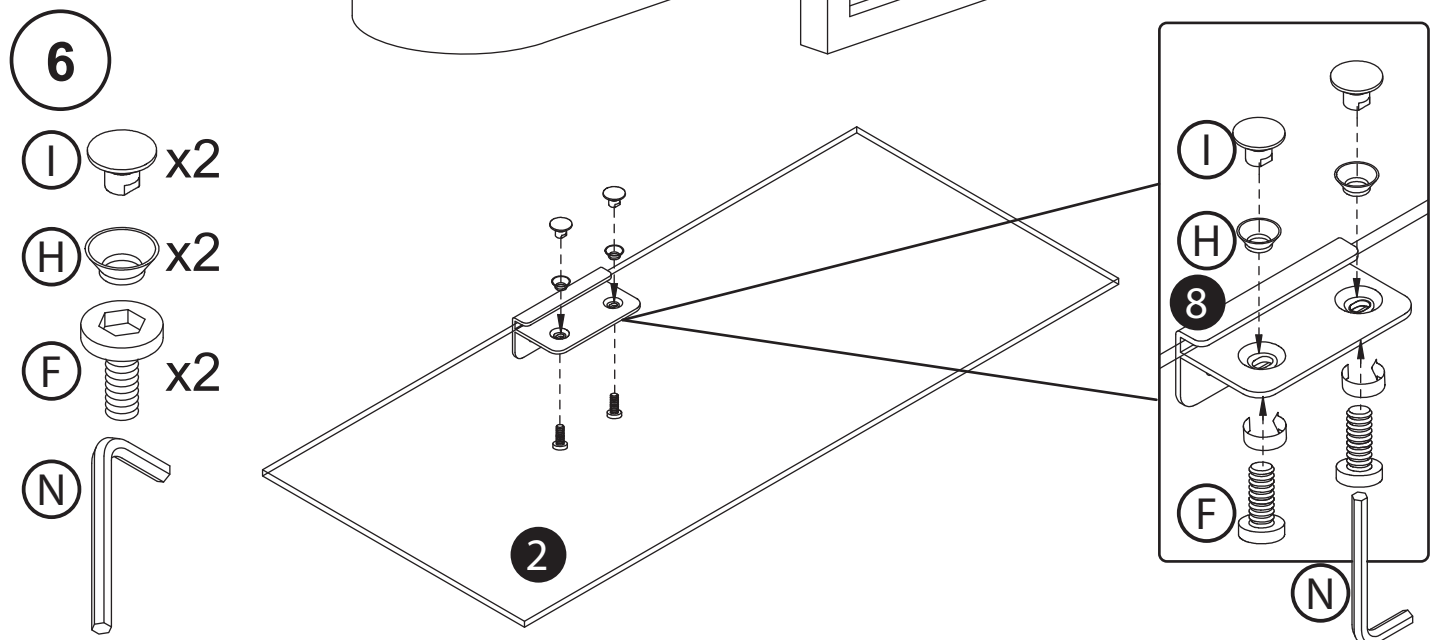

0800 634 2699

spares@techlink.uk.com

! Take extra care not to over tighten any screws as this may cause damage!

- 7
- A x2
- N

- 8
- J x2
- C x2
- M

As screens vary select the correct screws and washers required for your screen.

Choose the holes that best suit the height you would like your screen at.