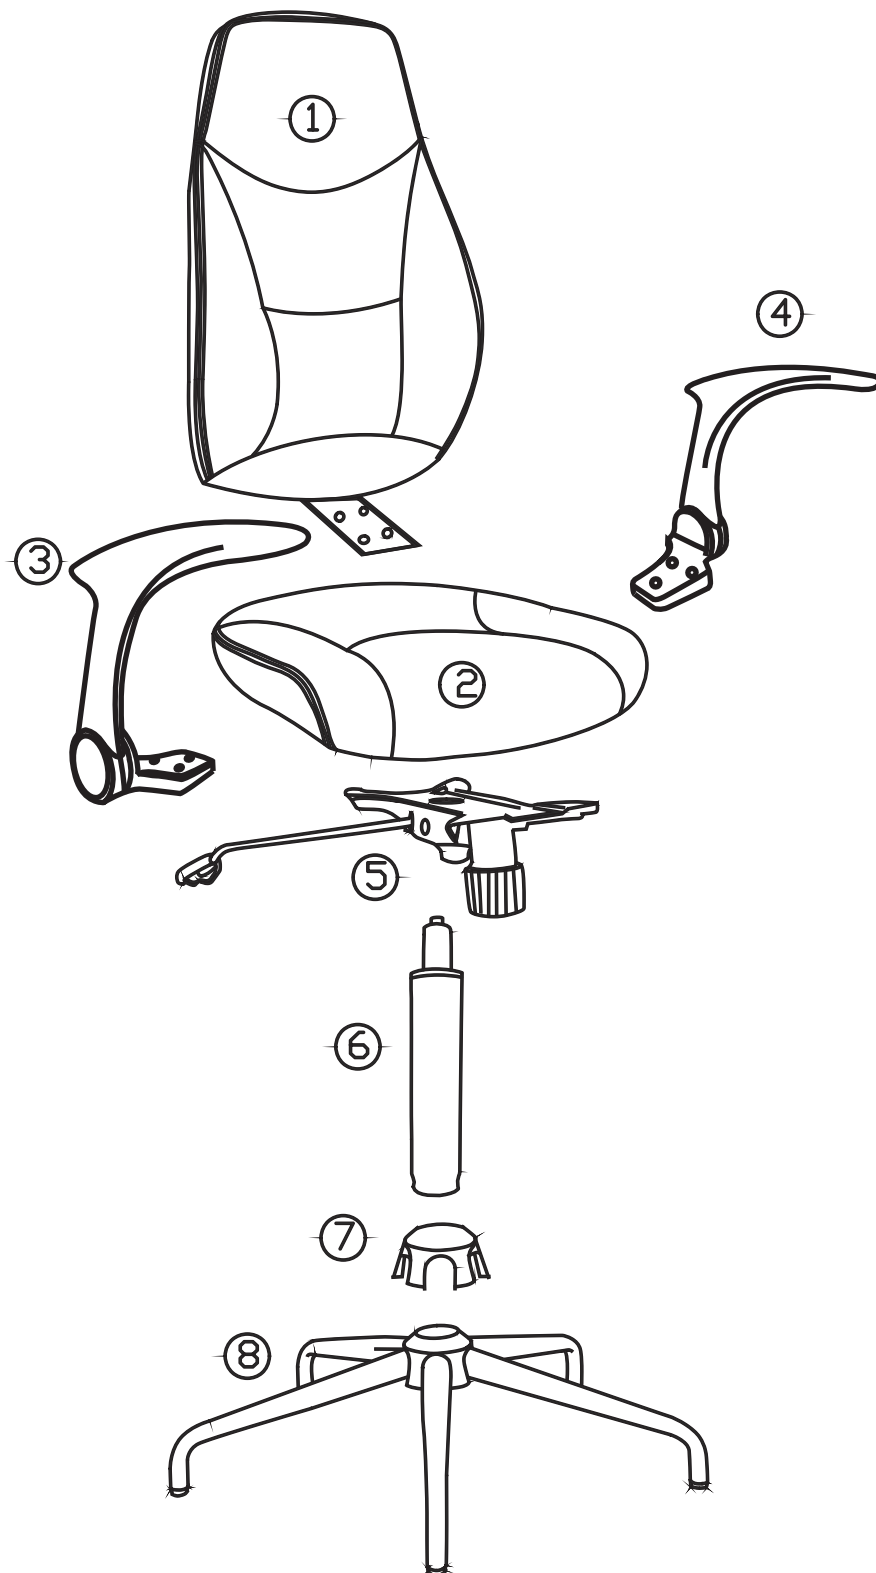

1

2

3

4

5

Ⓒ x4
M6x30mm

A detailed diagram of the bolt (C) used in step 5. It is an M6x30mm bolt with a hexagonal head and a threaded shaft.

6