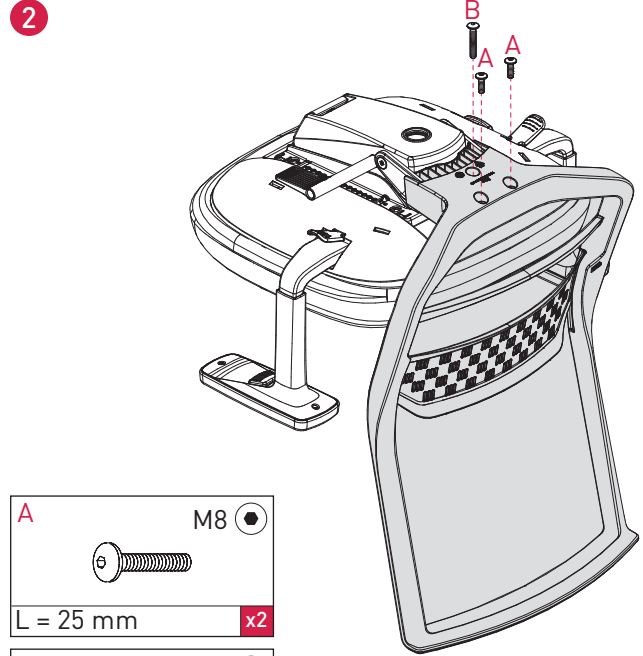

SILLA STAY

ASSEMBLY VIDEO

actiu.com/stay-assembly

WARRANTY

actiu.com/warranty

one person

| | | |
|-----------|----|----|
| A | M8 | |
| L = 25 mm | | x2 |
| B | M8 | |
| L = 35 mm | | x1 |