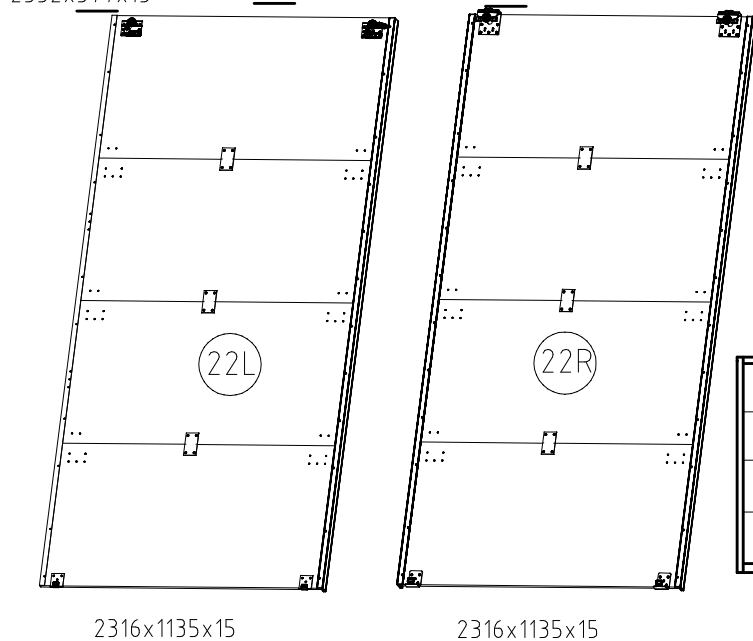

980894

1.

2.

SHS 225

1-2-3-4... ○

|  |  |    |  |    |  |     |  |     |  |
|--|--|----|--|----|--|-----|--|-----|--|
| <b>1x FPN</b><br>1316/1760<br>2204/2648/3092/3536        |  |    |  |    |  |     |  |     |  |
|  |  | 2x |  | 2x |  | 2x  |  | 76x |  |
|  |  | 1x |  | 2x |  | 2x  |  | 8x  |  |
|  |  | 1x |  | 1x |  | 24x |  | 4x  |  |
| <b>1x SWT-LP NSP</b><br>1316/1760<br>2204/2648/3092/3536 |  |    |  | 1x |  | 6x  |  | 4x  |  |
|  |  | 2x |  |    |  |     |  |     |  |

|  |     |  |    |  |    |  |     |  |     |  |    |
|--|-----|--|----|--|----|--|-----|--|-----|--|----|
|  | 12x |  | 8x |  | 8x |  | 2x  |  | 12x |  | 1x |
|  | 12x |  | 8x |  | 4x |  | 12x |  | 8x  |  | 1x |

1

2

3

SWT 1

SWH 6

4 X 13mm

SP13

6,3 x 10,5 mm T2