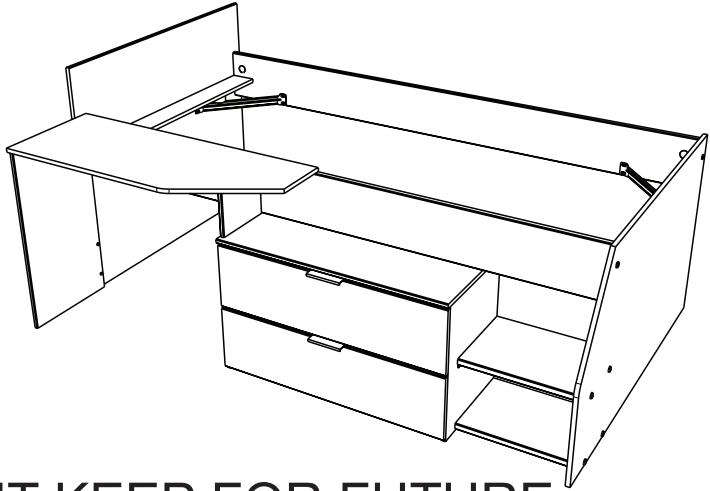

2389LITI

PARISOT INDUSTRIE 70800 SAINT LOUP SUR SEMOUSE -FRANCE-

IMPORTANT KEEP FOR FUTURE REFERENCE

WARNING: NOT SUITABLE FOR CHILDREN UNDER 6 YEARS.
 WARNING: DO NOT PLACE THIS CHILD'S BED NEAR HEAT SOURCES,
 WINDOWS AND OTHER FURNITURE.
 WARNING: DO NOT USE THIS CHILD'S BED IF ANY PART IS BROKEN,
 TORN OR MISSING.