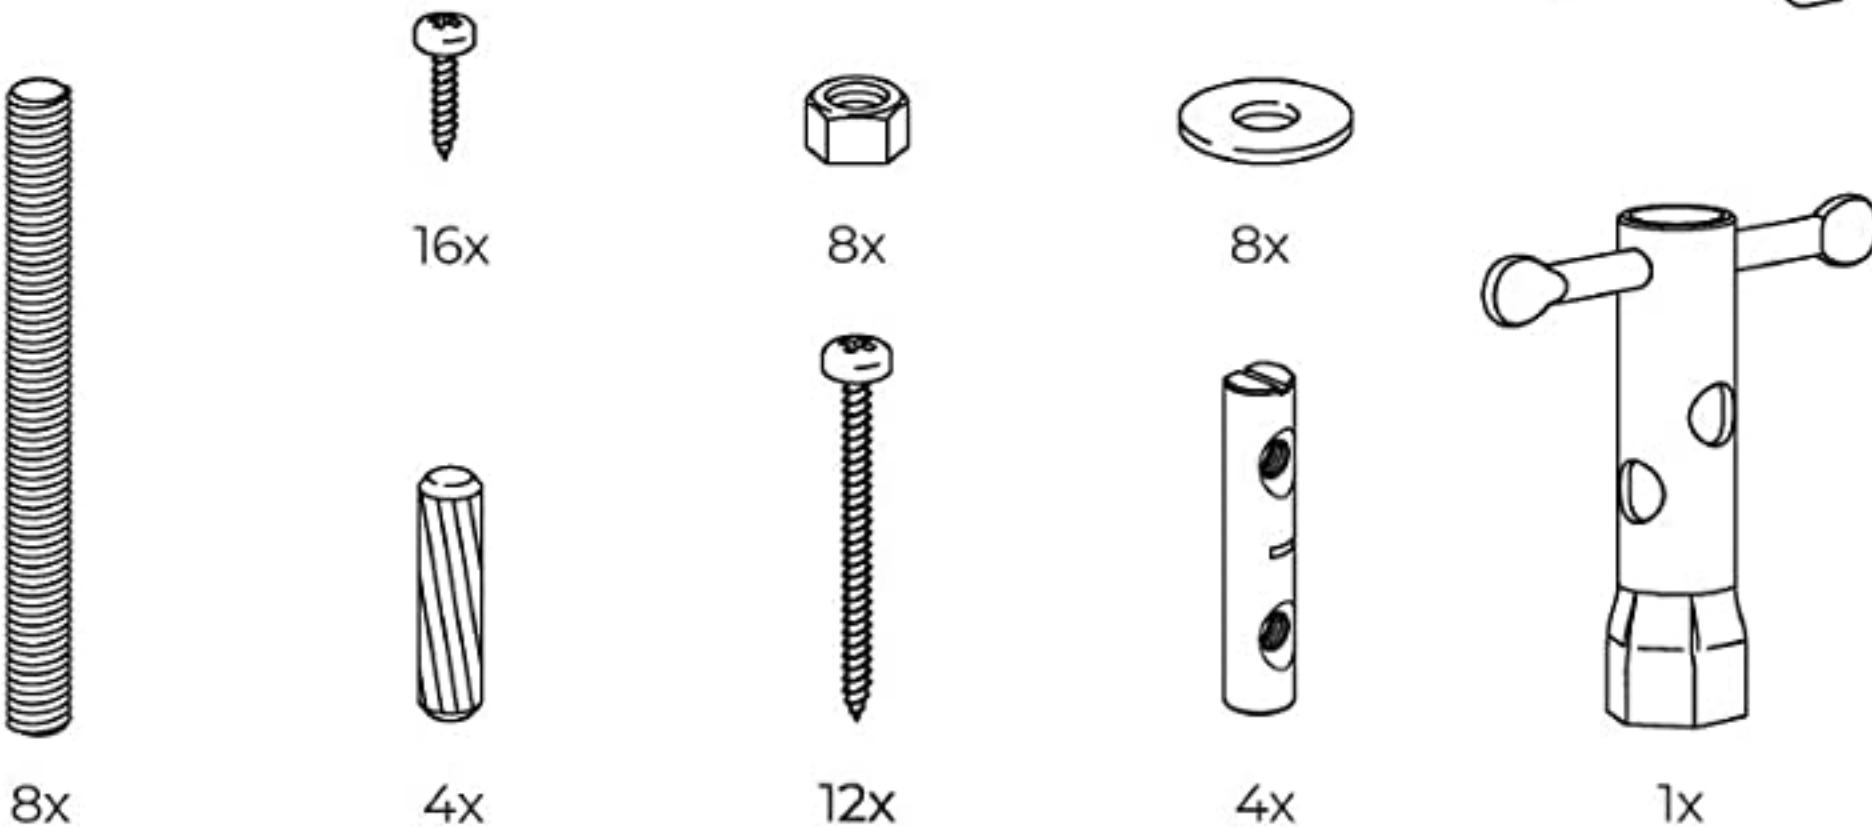

Assembly instructions

VESA collection - 02

hagge home

Solid pine wood is a living material that is renewable, durable, and recyclable. It comes with natural patterns and grains, tends to prone, shrink, swell, can be damaged easily. It makes each product unique.

Components

The quantities below are the correct amount to complete the assembly. In some cases more fittings may be supplied than are required.

h