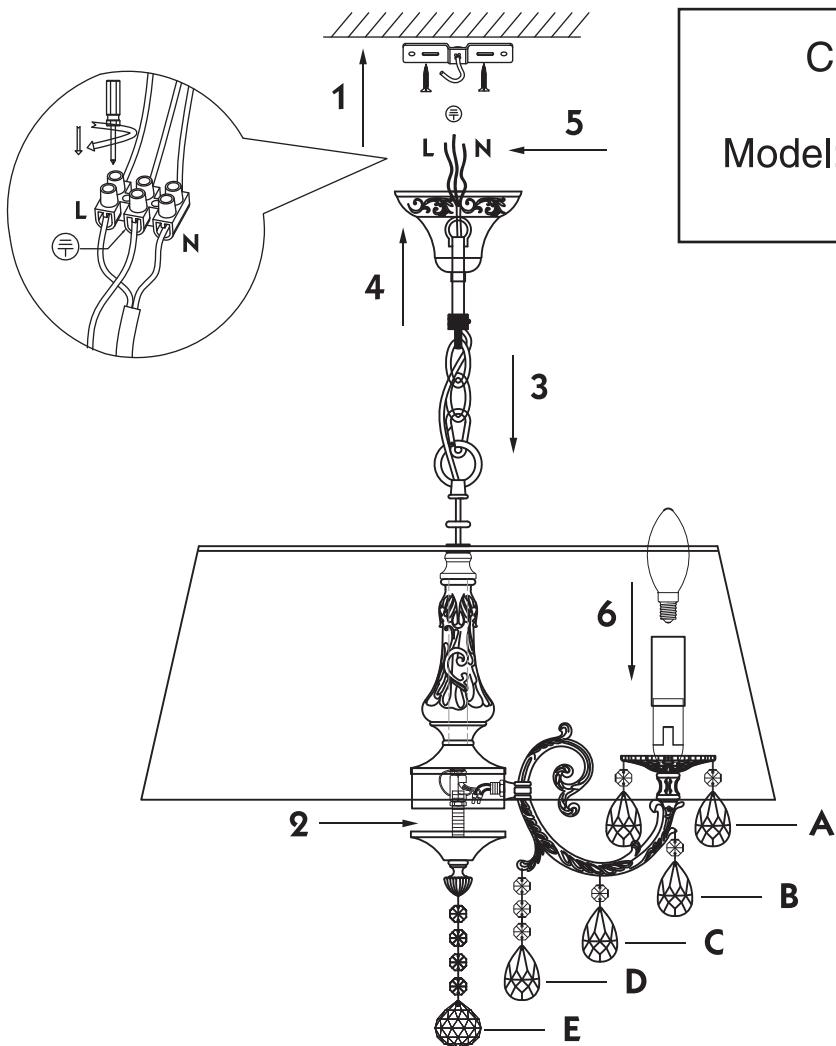

Instruction

Collection: Elegant
Series: Filomena
Model: ARM390-33-W
Ceiling

A = 12
B = 3
C = 3
D = 3
E = 1

3 x E14 (40w)

MAYTONI
DECORATIVE LIGHTING

www.maytoni.de