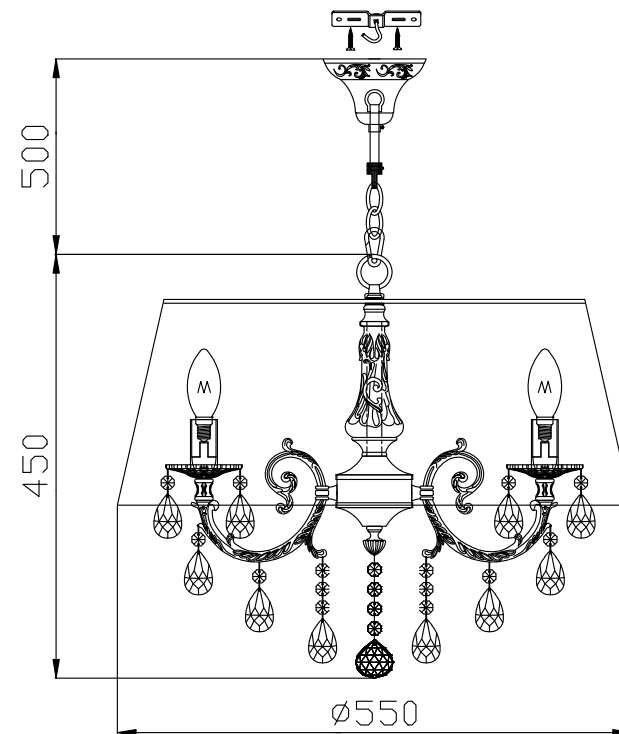

Instruction

Collection: Elegant
Series: Filomena
Model: ARM390-33-W
Ceiling

A = 12
B = 3
C = 3
D = 3
E = 1

3 x E14 (40w)

MAYTONI
DECORATIVE LIGHTING

www.maytoni.de