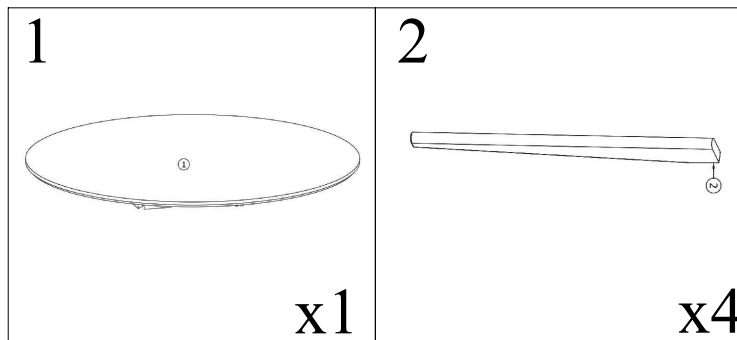

ROXBY DINING TABLE

1. 83 x 1050 x 1050mm
2. 30 x 78 x 742mm

<p>A x 1</p>	<p>B x 8</p>	<p>C x 8</p>	<p>D x 8</p>	<p>E x 4</p>
 <p>ALLEN KEY M5</p>	 <p>JCBB M8 x 70mm</p>	 <p>FLAT WASHER M8</p>	 <p>SPRING WASHER M8</p>	 <p>3 x 23 x 30mm FELT PAD</p>

1

A x 1	B x 8	C x 8	D x 8	E x 4
				
ALLEN KEY M5	JCBB M8 x 70mm	FLAT WASHER M8	SPRING WASHER M8	3 x 23 x 30mm FELT PAD