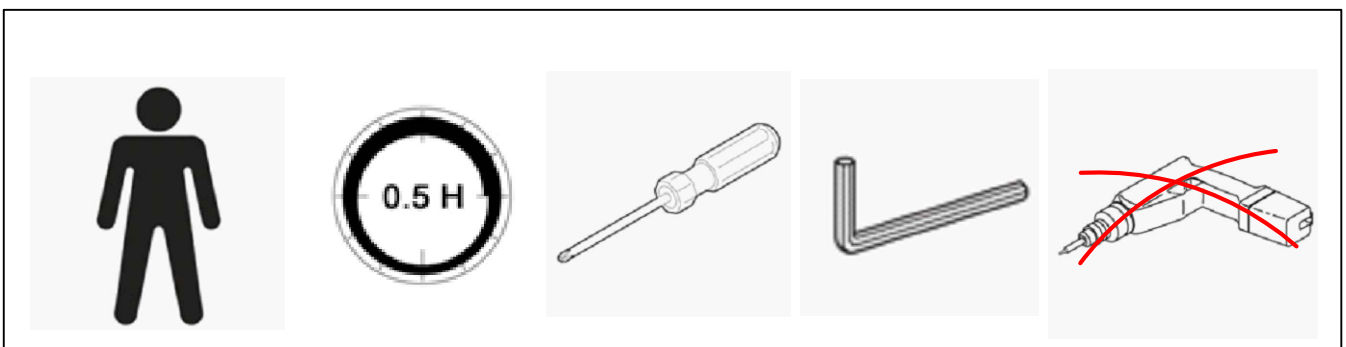

ROXBY DINING TABLE

1. 83 x 1050 x 1050mm
2. 30 x 78 x 742mm

<p>A x 1</p>	<p>B x 8</p>	<p>C x 8</p>	<p>D x 8</p>	<p>E x 4</p>
 <p>ALLEN KEY M5</p>	 <p>JCBB M8 x 70mm</p>	 <p>FLAT WASHER M8</p>	 <p>SPRING WASHER M8</p>	 <p>3 x 23 x 30mm FELT PAD</p>

1

A x 1	B x 8	C x 8	D x 8	E x 4
				
ALLEN KEY M5	JCBB M8 x 70mm	FLAT WASHER M8	SPRING WASHER M8	3 x 23 x 30mm FELT PAD