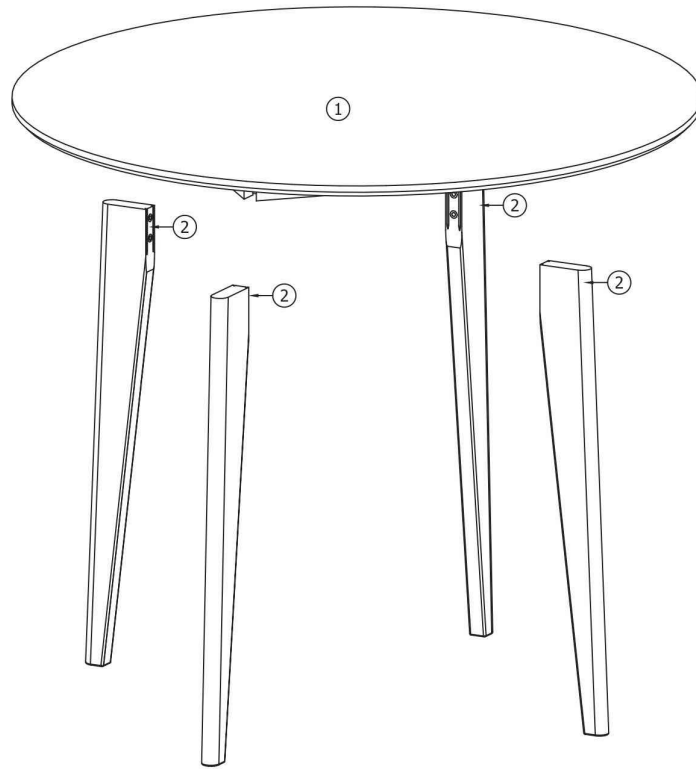

ROXBY DINING TABLE

1. 83 x 1050 x 1050mm
2. 30 x 78 x 742mm

<p>A x 1</p>	<p>B x 8</p>	<p>C x 8</p>	<p>D x 8</p>	<p>E x 4</p>
 <p>ALLEN KEY M5</p>	 <p>JCBB M8 x 70mm</p>	 <p>FLAT WASHER M8</p>	 <p>SPRING WASHER M8</p>	 <p>3 x 23 x 30mm FELT PAD</p>

1

A x 1	B x 8	C x 8	D x 8	E x 4
				
ALLEN KEY M5	JCBB M8 x 70mm	FLAT WASHER M8	SPRING WASHER M8	3 x 23 x 30mm FELT PAD