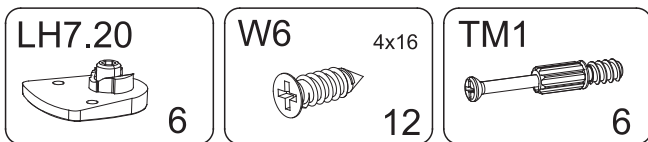

160V 181x220x42 cm

160V 181x220x228 cm

► **1** EN You will need the following hardware to complete this step:
PL Niezbędne do montażu :

► **2** EN You will need the following hardware to complete this step:
 PL Niezbędne do montażu :