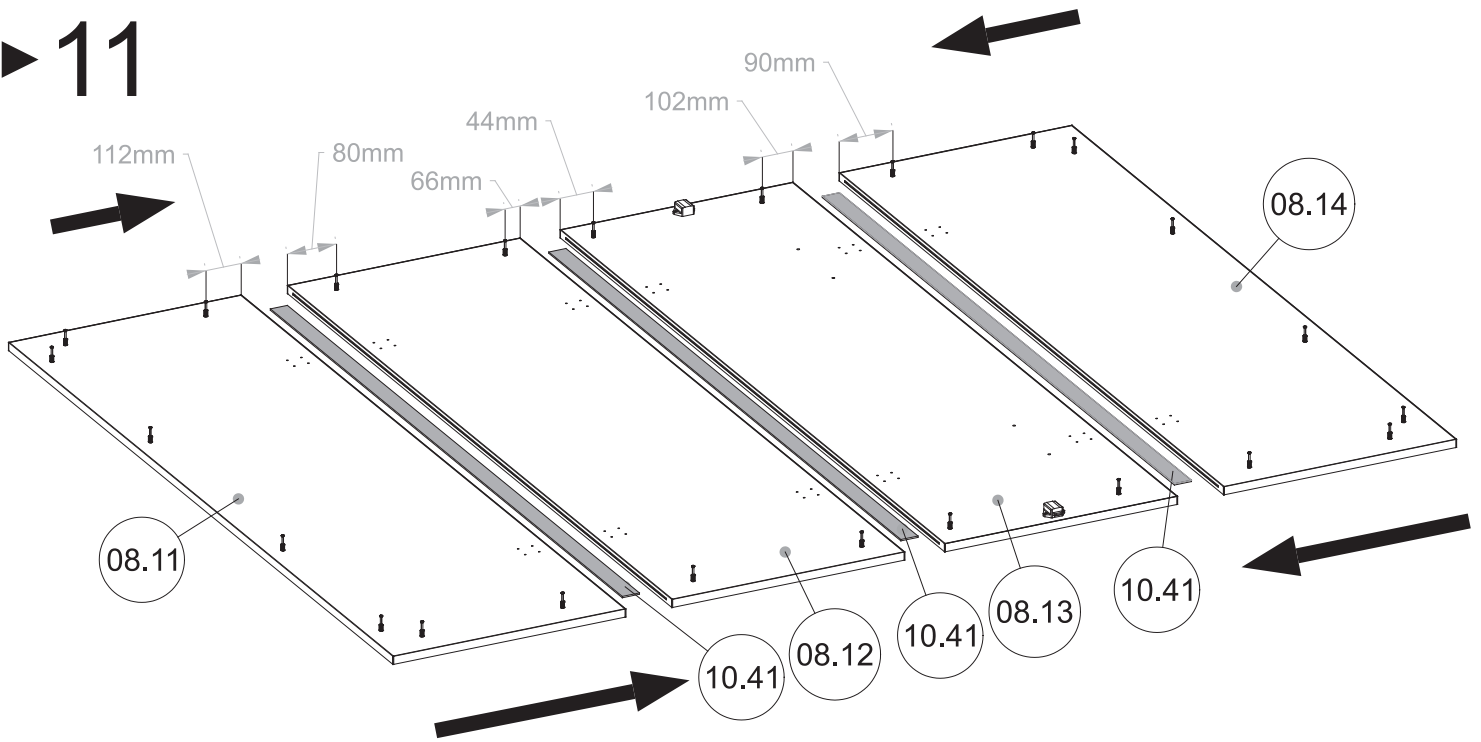

▶ 11

▶ 12

EN You will need the following hardware to complete this step:
PL Niezbędne do montażu :

PM-4.180 6	W6 4x16 48