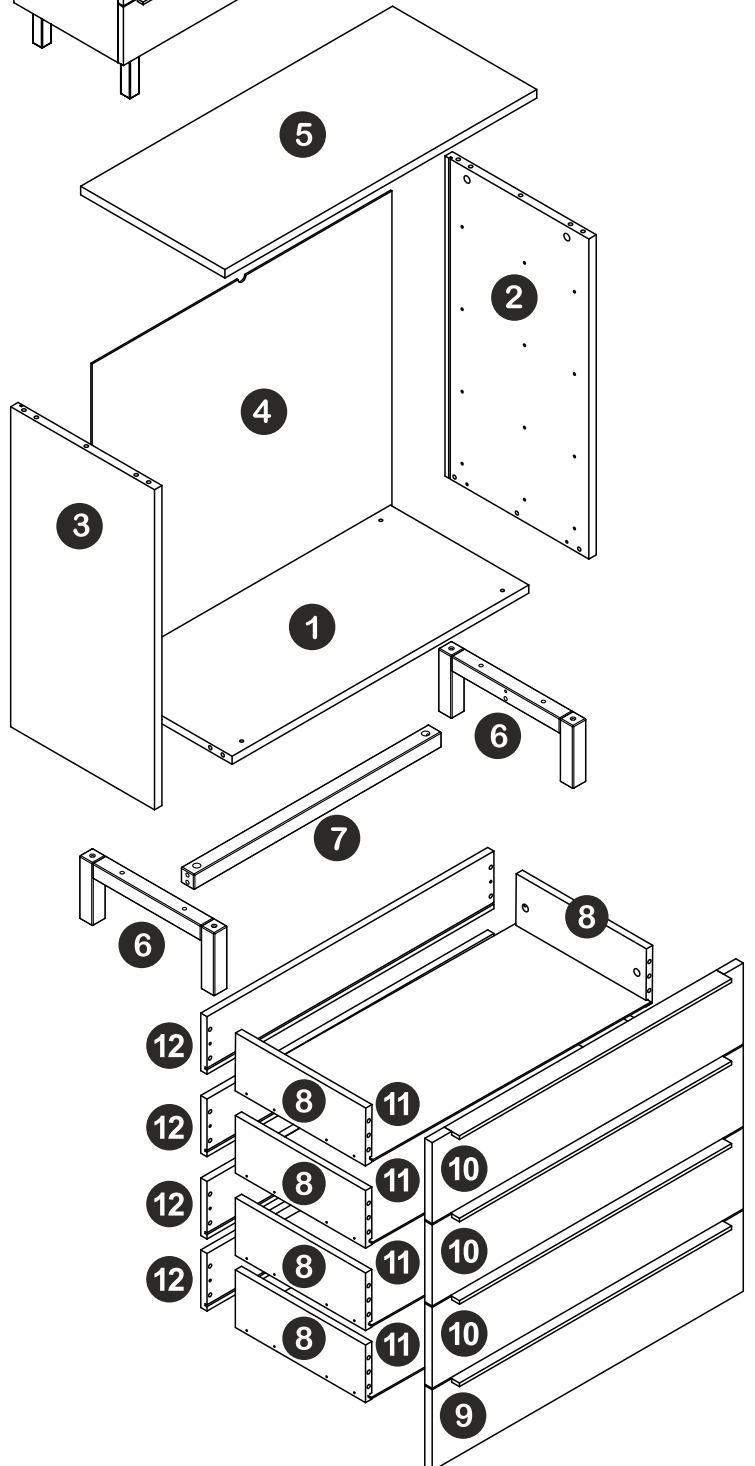

	x50
	x26
	x26
	x16
	x4
	x1
	x4 pairs
 Ø6,1x11,5	x24
 Ø3,0x13	x32
 Ø3,0x20	x8
	x4
	x1

SAGA
wermo
 SINCE 1947

Produced by www.wermo.ee

Product
Chest of drawers

1

2

3

4

5

6

7

8

9

10

11

12

A = B

15