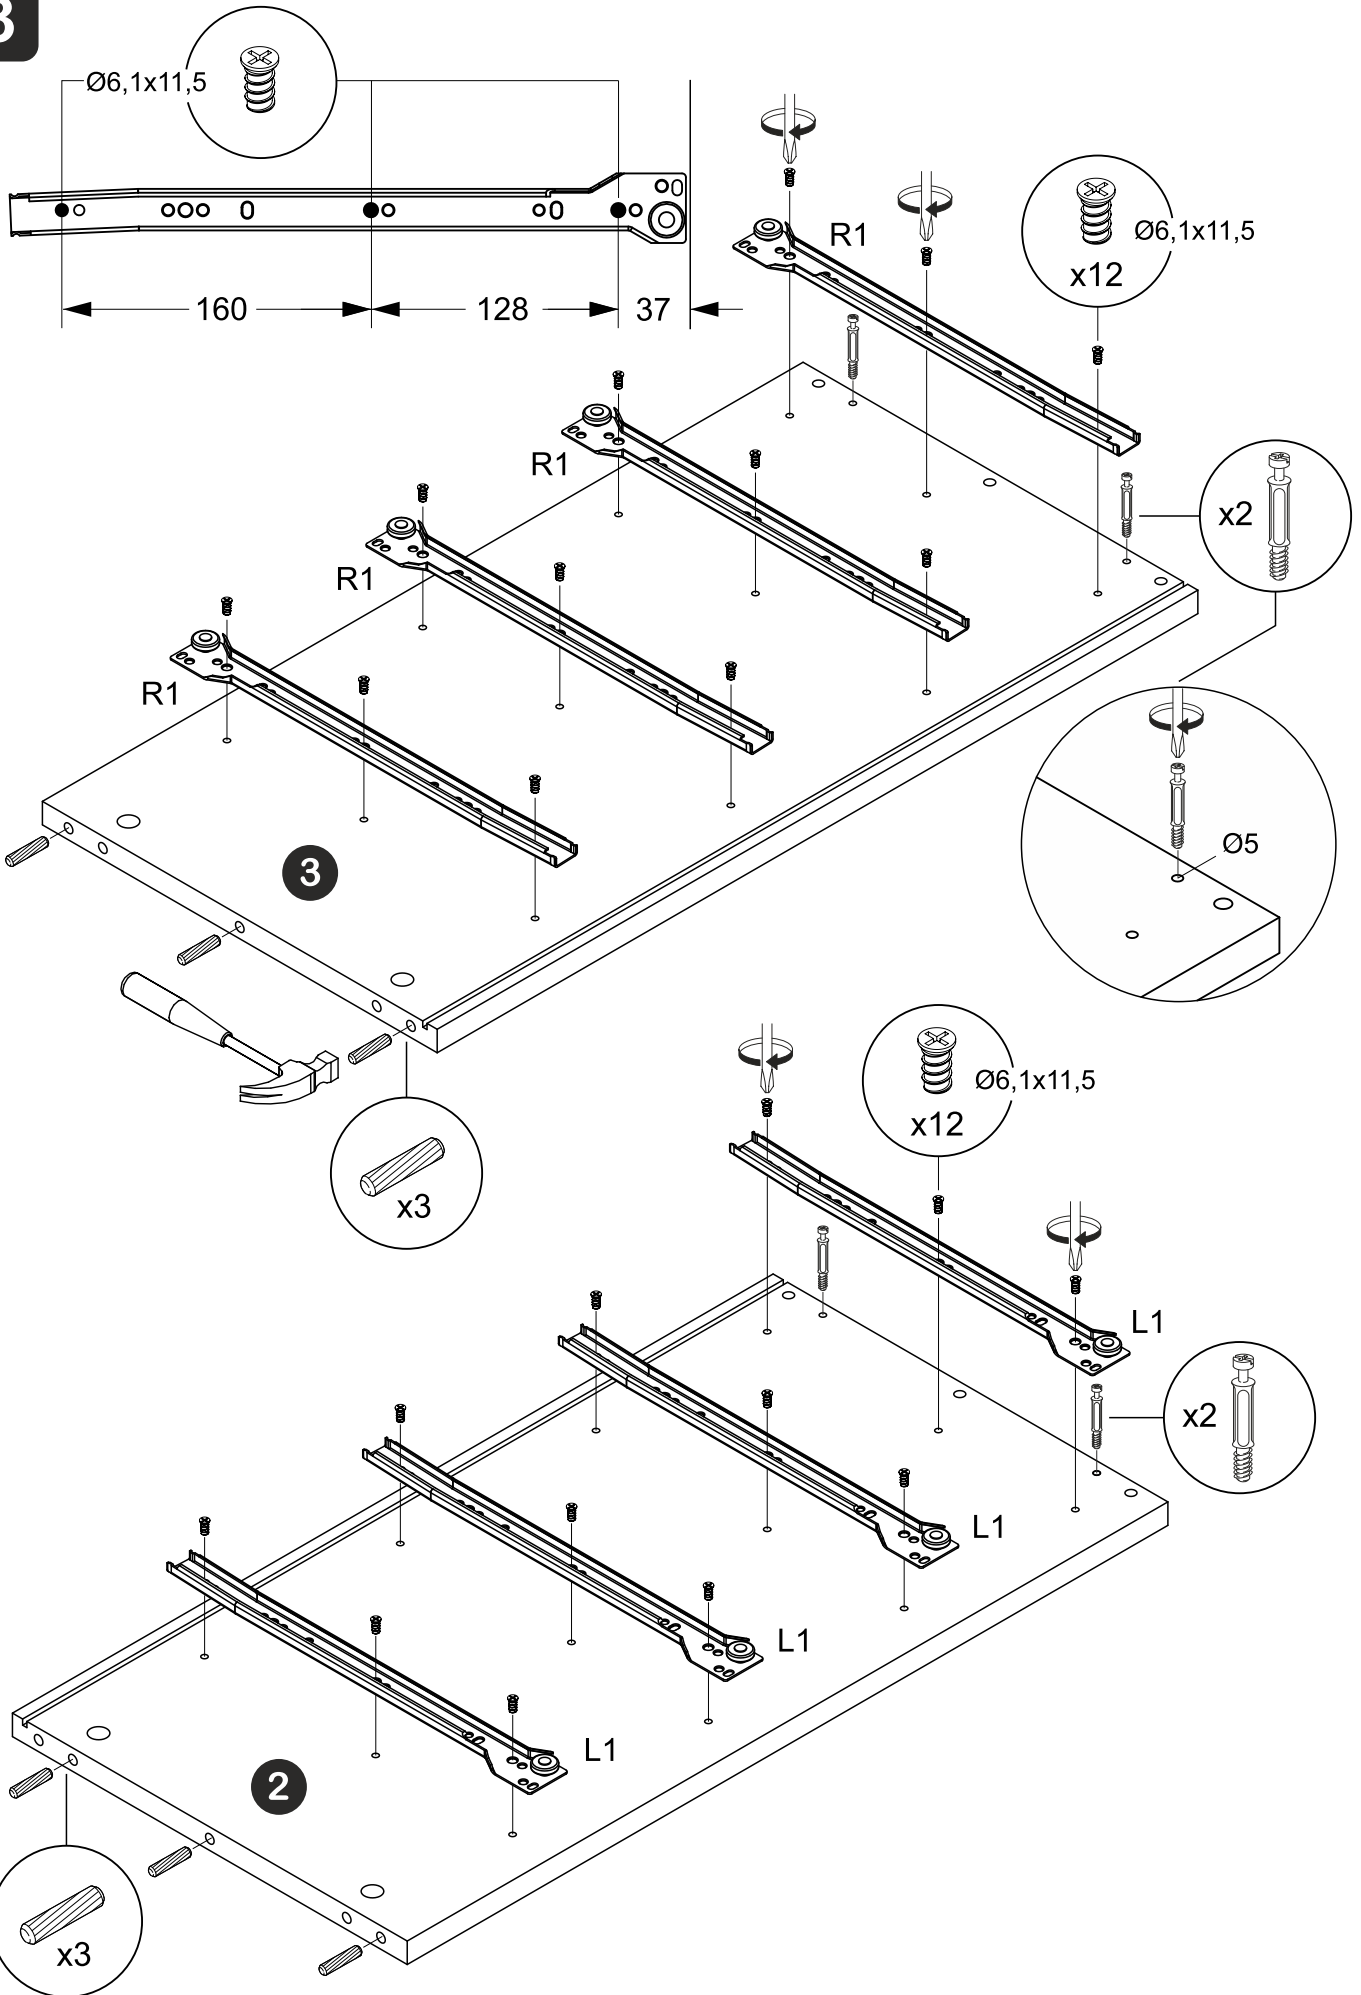

	x50
	x26
	x26
	x16
	x4
	x1
	x4 pairs
 Ø6,1x11,5	x24
 Ø3,0x13	x32
 Ø3,0x20	x8
	x4
	x1

SAGA
wermo
 SINCE 1947

Produced by www.wermo.ee

Product
Chest of drawers

1

2

3

4

5

6

7

8

9

10

11

12

A = B

15