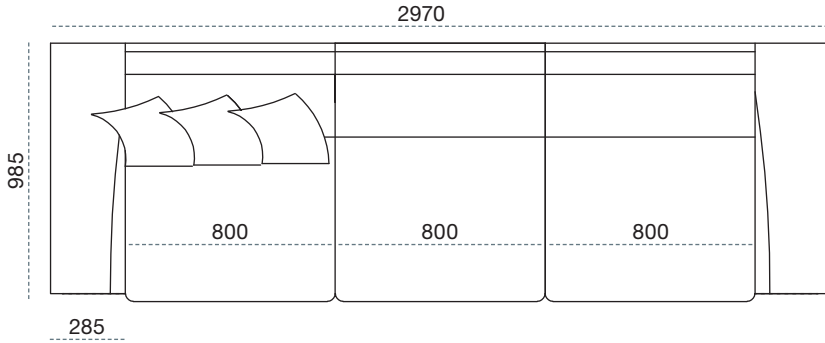

Dora

DORA 3C open corner right

DORA 2-seater

DORA 3-seater

DORA 3 divansofa left

Dora

DORA Jumbo OC right

3685

DORA 2C2 cornersofa

2840

DORA 1-seater part with arm left + corner 60° + 1-seater part + 2-seater part with arm right

PARTS

1-seater part

800

2-seater part

1600

Corner 90°

1000

Open corner right

985

Open corner left

985

2-seater part with arm left

1840

Divan part right

1050

1000

650 Stool

Corner 60°