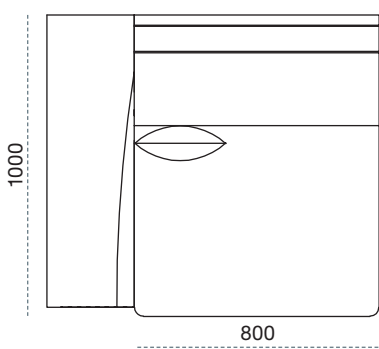

DORA 2C2 cornersofa

2840

DORA 1-seater part with arm left + corner 60° + 1-seater part + 2-seater part with arm right

PARTS

1-seater part

800

2-seater part

1600

Corner 90°

1000

Open corner right

985

Open corner left

985

2-seater part with arm left

1840

1-seater part with arm left

1085

1-seater part with arm right

1085

2-seater part with arm right

1840

Divan part left

1050

Divan part right

1050

1000

650 Stool

Corner 60°