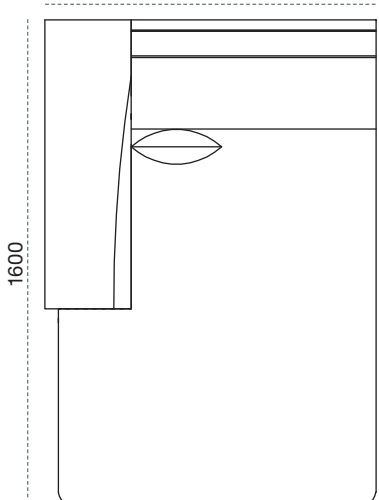

DORA 2C2 cornersofa

2840

DORA 1-seater part with arm left + corner 60° + 1-seater part + 2-seater part with arm right

PARTS

1-seater part

800

2-seater part

1600

Corner 90°

1000

Open corner right

985

Open corner left

985

2-seater part with arm left

1840

1-seater part with arm left

1085

1-seater part with arm right

1085

2-seater part with arm right

1840

Divan part left

1050

Divan part right

1050

1000

650 Stool

Corner 60°