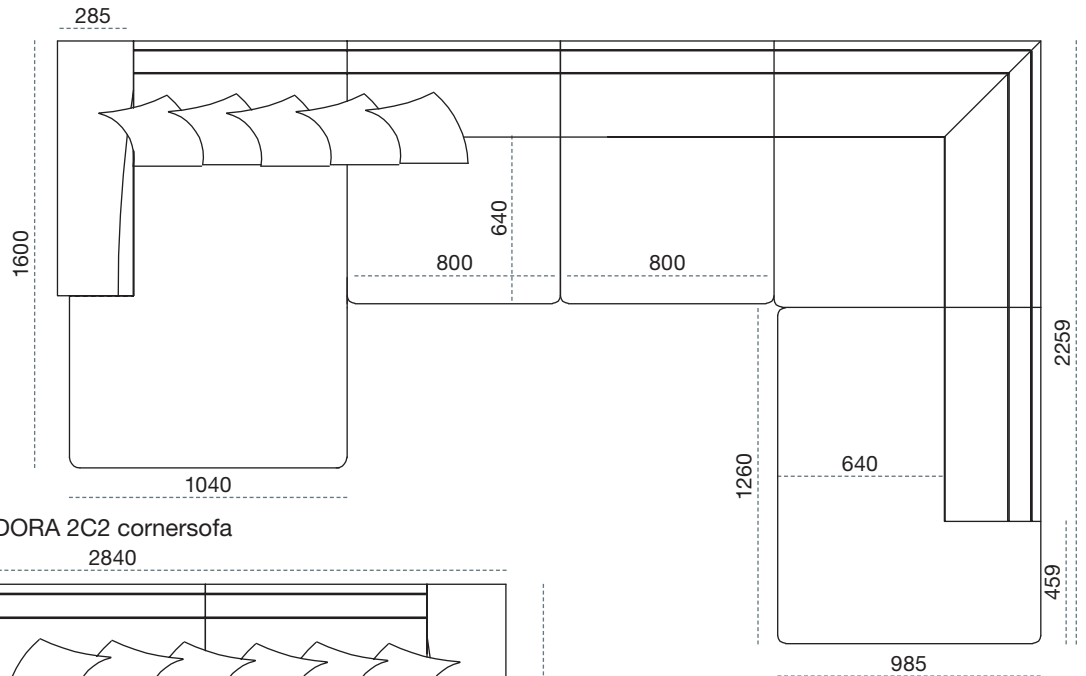

DORA 2C2 cornersofa

2840

DORA 1-seater part with arm left + corner 60° + 1-seater part + 2-seater part with arm right

PARTS

1-seater part

800

2-seater part

1600

Corner 90°

1000

Open corner right

985

Open corner left

985

2-seater part with arm left

1840

1-seater part with arm left

1085

1-seater part with arm right

1085

2-seater part with arm right

1840

Divan part left

1050

Divan part right

1050

1000

650 Stool

Corner 60°