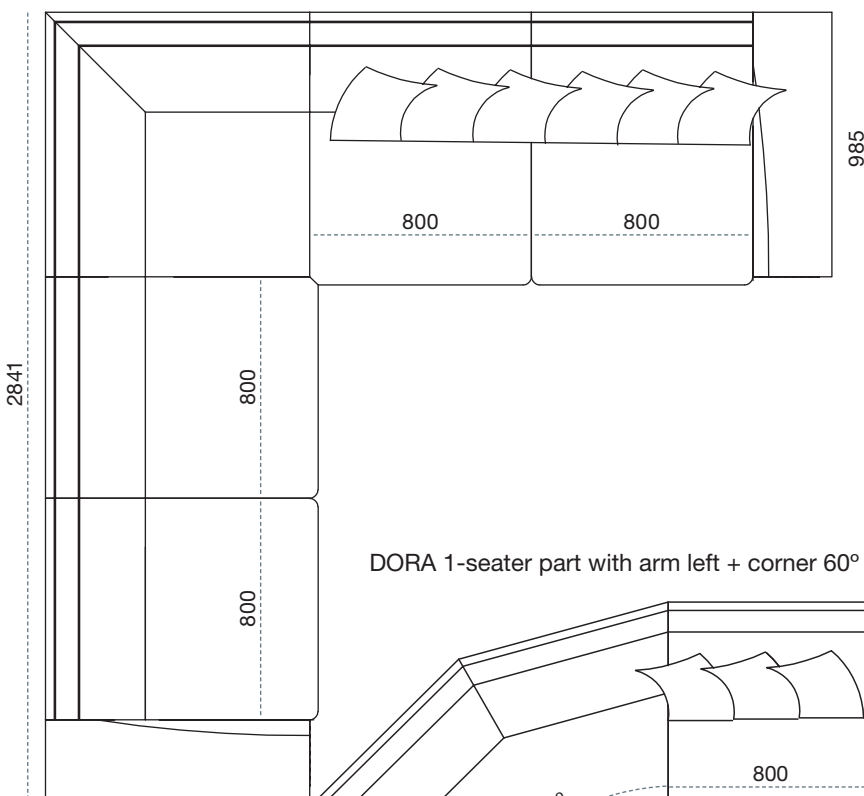

DORA 2C2 cornersofa

2840

DORA 1-seater part with arm left + corner 60° + 1-seater part + 2-seater part with arm right

PARTS

1-seater part

800

2-seater part

1600

Corner 90°

1000

Open corner right

985

Open corner left

985

2-seater part with arm left

1840

1-seater part with arm left

1085

1-seater part with arm right

1085

2-seater part with arm right

1840

Divan part left

1050

Divan part right

1050

1000

650 Stool

Corner 60°