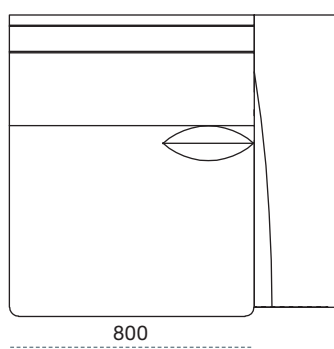

DORA 2C2 cornersofa

2840

DORA 1-seater part with arm left + corner 60° + 1-seater part + 2-seater part with arm right

PARTS

1-seater part

800

2-seater part

1600

Corner 90°

1000

Open corner right

985

Open corner left

985

2-seater part with arm left

1840

1-seater part with arm left

1085

1-seater part with arm right

1085

2-seater part with arm right

1840

Divan part left

1050