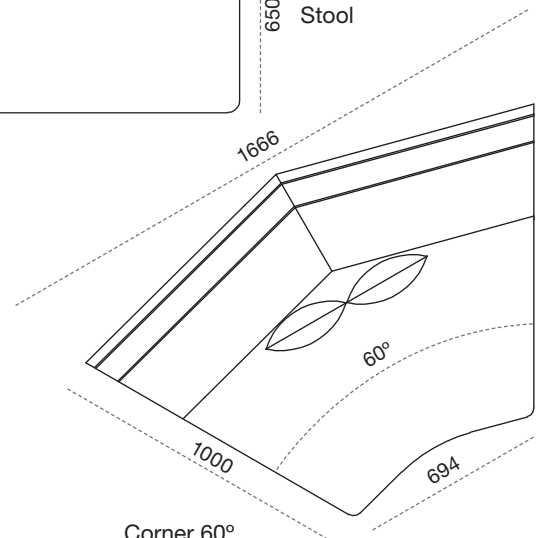

DORA 2C2 cornersofa

2840

DORA 1-seater part with arm left + corner 60° + 1-seater part + 2-seater part with arm right

PARTS

1-seater part

800

2-seater part

1600

Corner 90°

1000

Open corner right

985

Open corner left

985

2-seater part with arm left

1840

1-seater part with arm left

1085

1-seater part with arm right

1085

2-seater part with arm right

1840

Divan part left

1050

Divan part right

1050

1000

650 Stool

Corner 60°