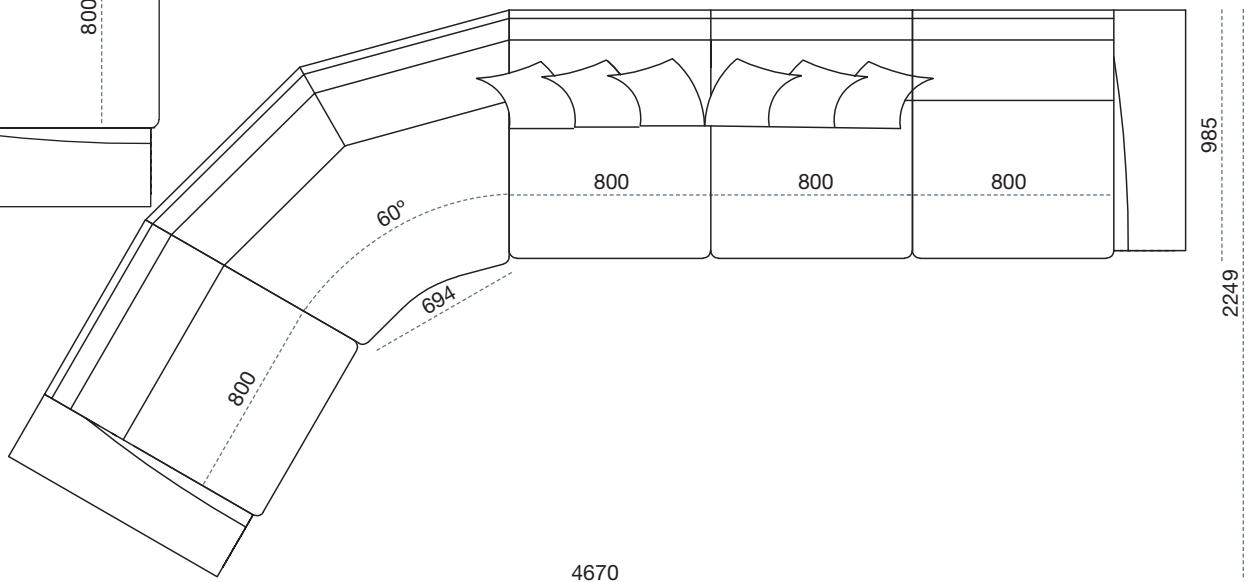

DORA 2C2 cornersofa

2840

DORA 1-seater part with arm left + corner 60° + 1-seater part + 2-seater part with arm right

PARTS

1-seater part

800

2-seater part

1600

Corner 90°

1000

Open corner right

985

Open corner left

985

2-seater part with arm left

1840

1-seater part with arm left

1085

1-seater part with arm right

1085

2-seater part with arm right

1840

Divan part left

1050

Divan part right

1050

1000

650 Stool

Corner 60°