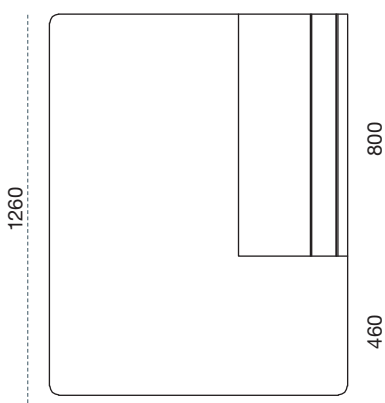

DORA 2C2 cornersofa

2840

DORA 1-seater part with arm left + corner 60° + 1-seater part + 2-seater part with arm right

PARTS

1-seater part

800

2-seater part

1600

Corner 90°

1000

Open corner right

985

Open corner left

985

2-seater part with arm left

1840

1-seater part with arm left

1085

1-seater part with arm right

1085

2-seater part with arm right

1840

Divan part left

1050

Divan part right

1050

1000

650 Stool

Corner 60°