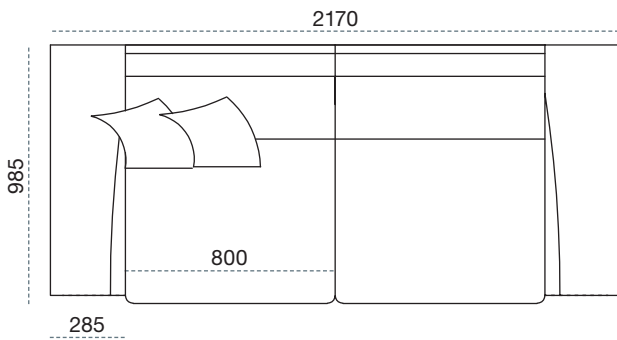

Dora

DORA 3C open corner right

DORA 2-seater

DORA 3-seater

DORA 3 divansofa left

Dora

DORA Jumbo OC right

3685

DORA 2C2 cornersofa

2840

DORA 1-seater part with arm left + corner 60° + 1-seater part + 2-seater part with arm right

PARTS

1-seater part

800

2-seater part

1600

Corner 90°

1000

Open corner right

985

Open corner left

985

2-seater part with arm left

1840

Divan part right

1050

1000

650 Stool

Corner 60°