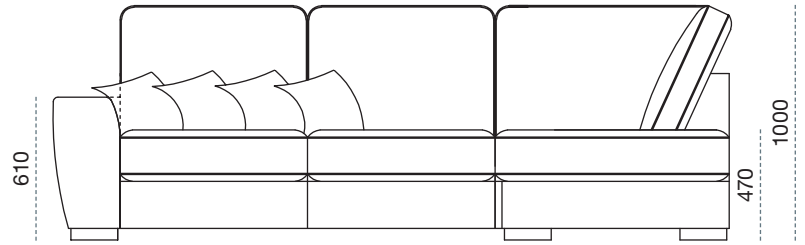

Dora

DORA 3C open corner right

DORA 2-seater

DORA 3-seater

DORA 3 divansofa left

Dora

DORA Jumbo OC right

3685

DORA 2C2 cornersofa

2840

DORA 1-seater part with arm left + corner 60° + 1-seater part + 2-seater part with arm right

PARTS

1-seater part

800

2-seater part

1600

Corner 90°

1000

Open corner right

985

Open corner left

985

2-seater part with arm left

1840

Divan part right

1050

1000

650 Stool

Corner 60°