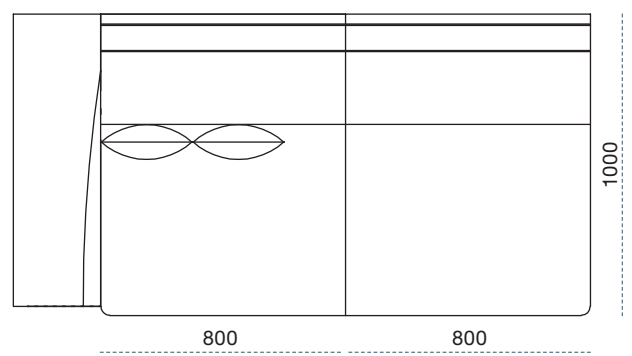

DORA 2C2 cornersofa

2840

DORA 1-seater part with arm left + corner 60° + 1-seater part + 2-seater part with arm right

PARTS

1-seater part

800

2-seater part

1600

Corner 90°

1000

Open corner right

985

Open corner left

985

2-seater part with arm left

1840

1-seater part with arm left

1085

1-seater part with arm right

1085

2-seater part with arm right

1840

Divan part left

1050