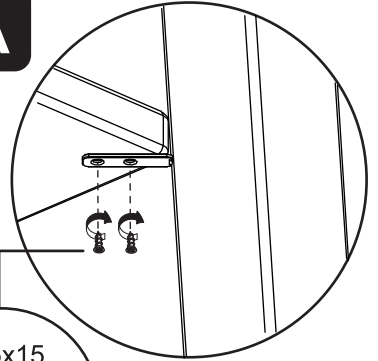

3

A

3,5x15

x 8

B

Be sure to tighten the foot nuts!

4

M4x25

x 1

x 1

SAiMA

19042018

©LAULUMAA HUONEKALUT OY

Produced by www.wermo.ee

Product
Coffee table

	x 4
	x 4
	x 4
	x 4
	x 4
3,5x15 	x 8
M4x25 	x 1
	x 1
	x 4
	x 1