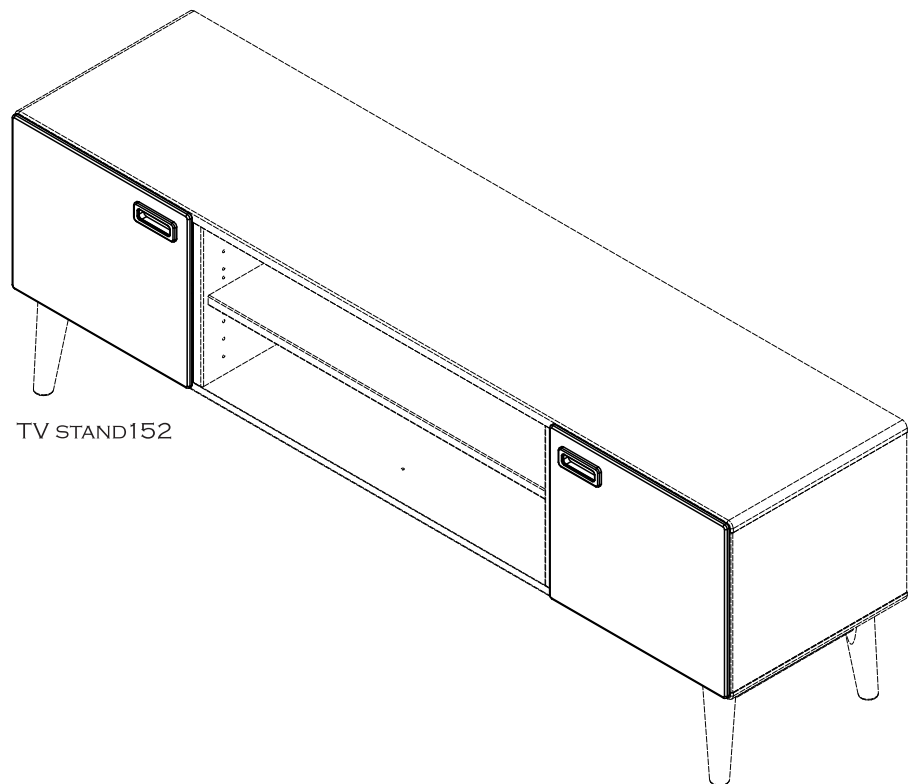

3

4

PAIR OF DOORS FOR TV STAND

©LAULUMAA HUONEKALUT OY
24012017

Produced by www.werno.ee

	x 2
	x 4 PAIRS
3,5x15 	x 8
	x 2

PRODUCT
PAIR OF DOORS
FOR TV STAND 152

TV STAND152