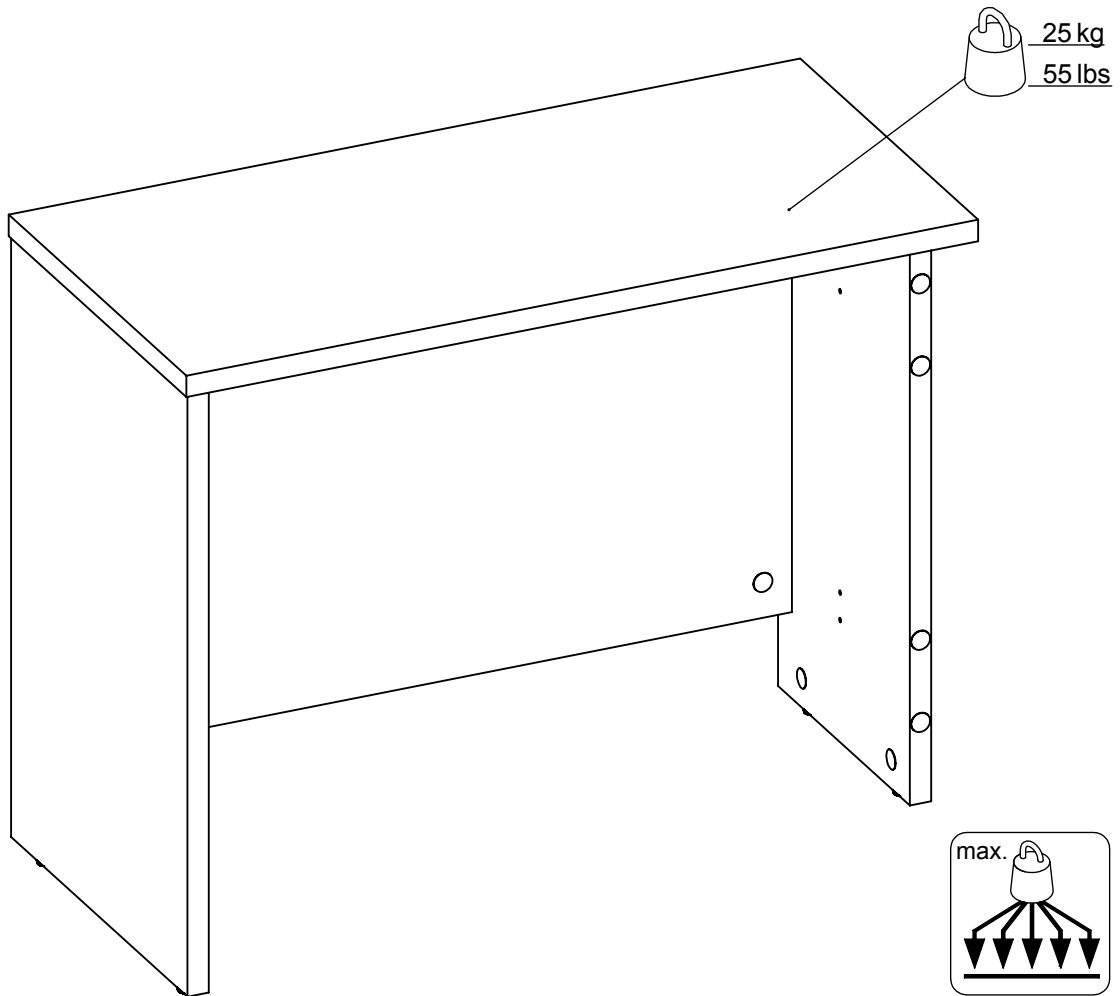

81215

TVILUM-SCANBIRK

Made in Denmark

©TVILUM-SCANBIRK

Egon Kristiansens Allé 2
DK-8882 Faarvang, Denmark

10901

x16

15206

x1

20203

x8

22005

x4

26060

x4

31513