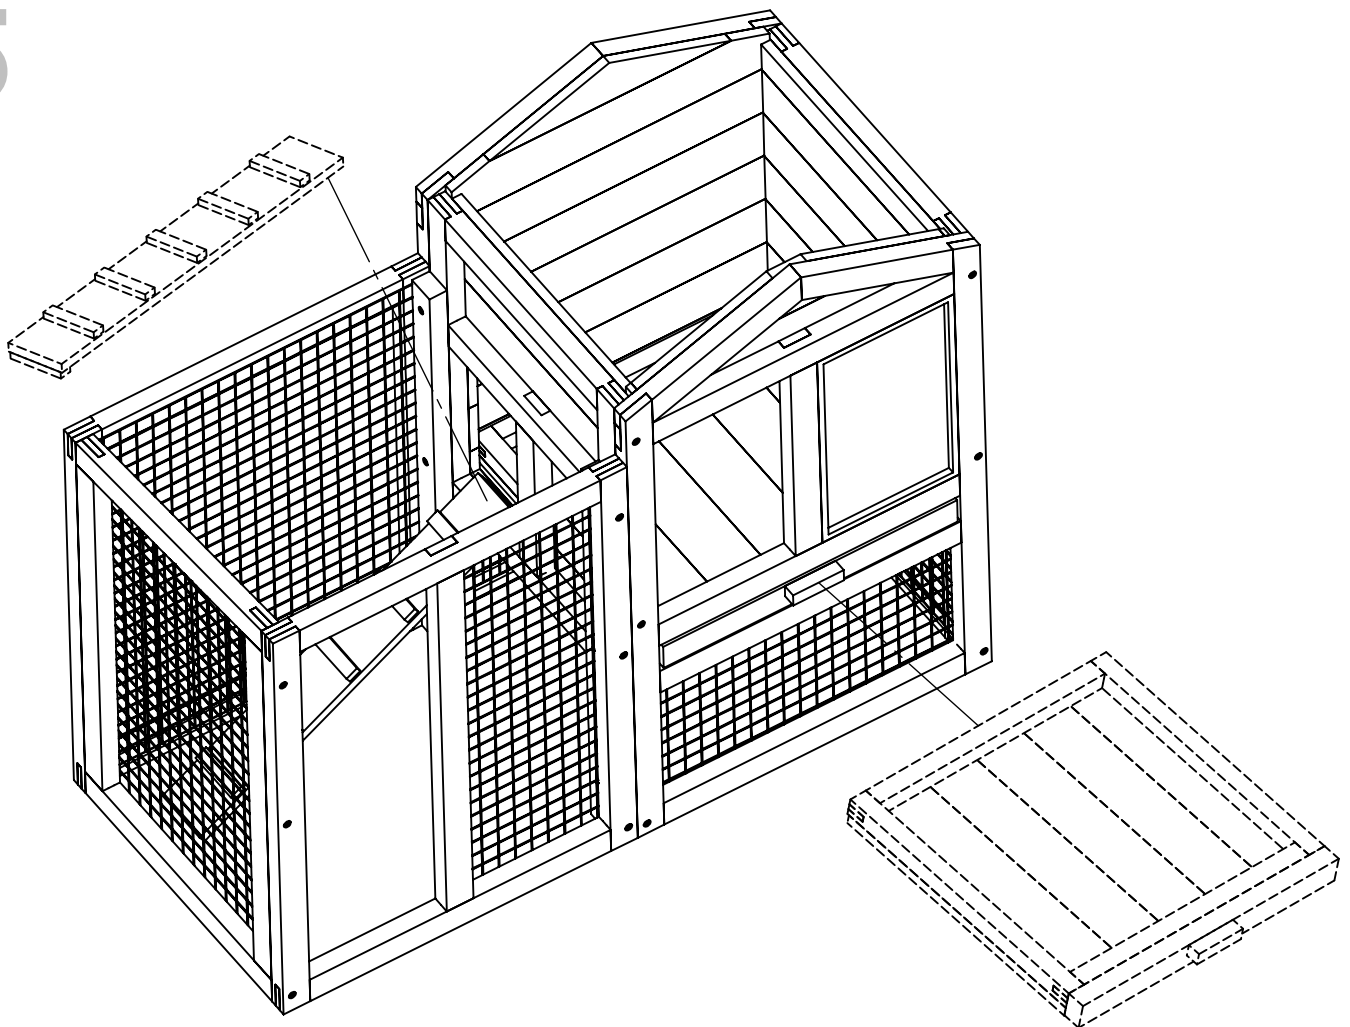

253464

Animal Cage

253464 Rabbit cage mont AR RUE

1 x1	2 x1	3 x1	4 x1	5 x2	6 x1
9 x1	10 x1	11 x1	12 x1	7 x1	8 x2
15 x1	16 x1	17 x1	14 x1	13 x2	18 x1

A		4x50	x24
B		4x40	x18
C		2.5x15	x28
D			x4
E			x2
F		2x20	x14

1

A		4x50	x12
---	---	------	-----

2

B		4x40	x6
---	---	------	----

3

A		4x50	x12
---	---	------	-----

4

PZ 2

B		4x40	x4
---	--	------	----

5

6

C		2.5x50	x16
---	--	--------	-----

7

C		2.5x50	x12
---	---	--------	-----

8

PZ 2

B		4x40	x8
---	---	------	----

9

10

6 / 6

11

F		2x20	x14
---	---	------	-----

En raison de la dilatation et du rétrécissement naturels du bois, les dimensions du bois peuvent évoluer de +/- 4-8%

Due to natural swelling and shrinking of wood dimension of wood parts can change of ± 4-8%