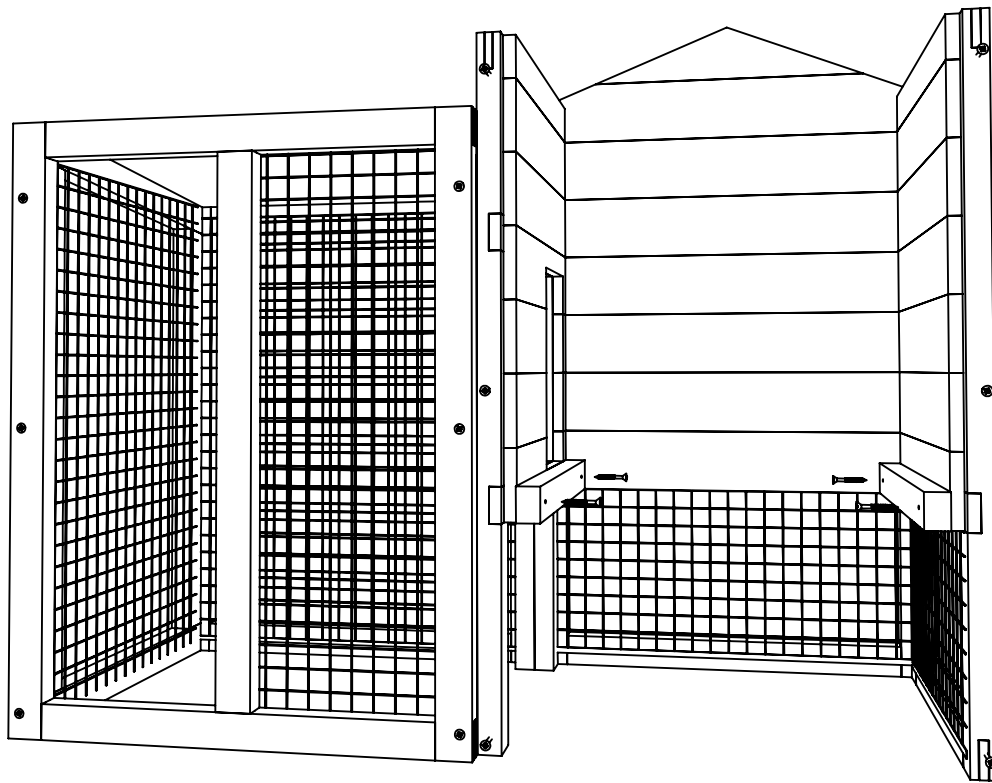

253464

Animal Cage

253464 Rabbit cage mont AR RUE

1 x1	2 x1	3 x1	4 x1	5 x2	6 x1
9 x1	10 x1	11 x1	12 x1	7 x1	8 x2
15 x1	16 x1	17 x1	14 x1	13 x2	18 x1

A		4x50	x24
B		4x40	x18
C		2.5x15	x28
D			x4
E			x2
F		2x20	x14

1

A		4x50	x12
---	---	------	-----

2

B		4x40	x6
---	---	------	----

3

A		4x50	x12
---	---	------	-----

4

PZ 2

B		4x40	x4
---	--	------	----

5

6

C		2.5x50	x16
---	--	--------	-----

7

C		2.5x50	x12
---	---	--------	-----

8

PZ 2

B		4x40	x8
---	---	------	----

9

10

6 / 6

11

F		2x20	x14
---	---	------	-----

En raison de la dilatation et du rétrécissement naturels du bois, les dimensions du bois peuvent évoluer de +/- 4-8%

Due to natural swelling and shrinking of wood dimension of wood parts can change of ± 4-8%