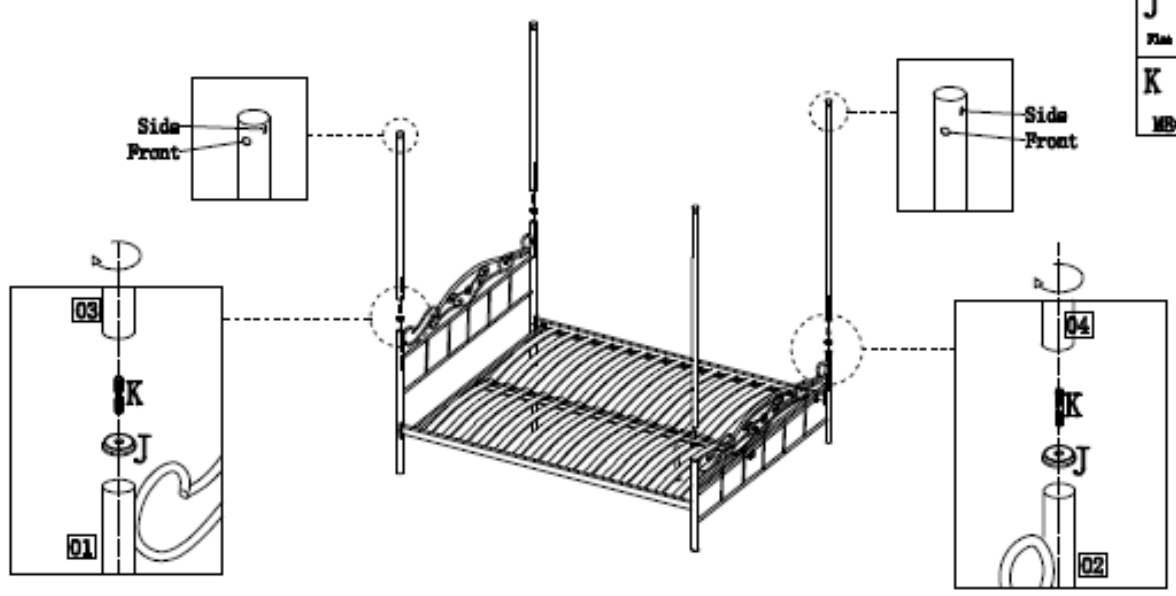

Assembly Sheet

AU-902&AU-902/3

PART CHECK LIST

NO.	PARTICULARS	QTY
01	Headboard	1
02	Footboard	1
03	Headboard curtain rack	2
04	Footboard curtain rack	2
05	Side rail	2
06	Short curtain tube	2
07	Intermedium tube	1
08	Supporting legs	2
09	Bedwood slats	30
10	Transverse tube	2
11	Long curtain tube	2
12	Headboard extended tube	2
13	Decorative ball	4

SCREW CHECK LIST

A tube plug Ø19 2PCS	C MEX150MM 10PCS	E M6 10PCS	G M6x16MM 16PCS	I Ø88 4PCS
B MEX135MM 10PCS	D MEX120MM 4PCS	F M6x16MM 30PCS	H 4x14MM 2PCS	J Flat washer 4PCS
				K M8x60 4PCS

B MEX135MM 4PCS
E M6 4PCS
I Ø88 4PCS
D MEX120MM 4PCS

B MEX135MM 6PCS
C MEX150MM 2PCS
E M6 6PCS
A tube plug Ø19 2PCS

- F**  30PCS
- G**  16PCS

- J**  4PCS
- K**  MB=60 4PCS

- C**  6PCS