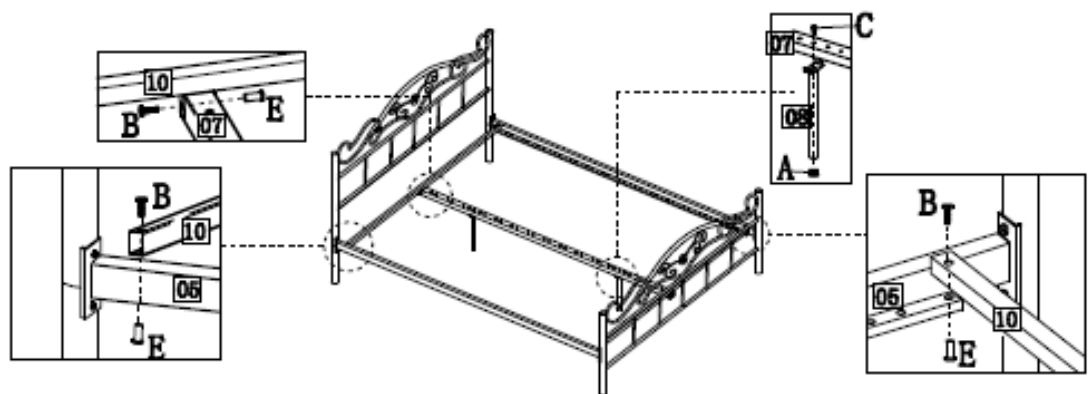

Assembly Sheet

AU-902&AU-902/3

PART CHECK LIST

NO.	PARTICULARS	QTY
01	Headboard	1
02	Footboard	1
03	Headboard curtain rack	2
04	Footboard curtain rack	2
05	Side rail	2
06	Short curtain tube	2
07	Intermedium tube	1
08	Supporting legs	2
09	Bedwood slats	30
10	Transverse tube	2
11	Long curtain tube	2
12	Headboard extended tube	2
13	Decorative ball	4

SCREW CHECK LIST

A tube plug Ø19 2PCS	C MEX150MM 10PCS	E M6 10PCS	G M6x16MM 16PCS	I Ø88 4PCS
B MEX135MM 10PCS	D MEX120MM 4PCS	F M6x16MM 30PCS	H 4x14MM 2PCS	J Flat washer 4PCS
				K M8x60 4PCS

B MEX135MM 4PCS
E M6 4PCS
I Ø88 4PCS
D MEX120MM 4PCS

B MEX135MM 6PCS
C MEX150MM 2PCS
E M6 6PCS
A tube plug Ø19 2PCS

- F**  30PCS
- G**  16PCS

- J**  4PCS
- K**  MB=60 4PCS

- C**  6PCS