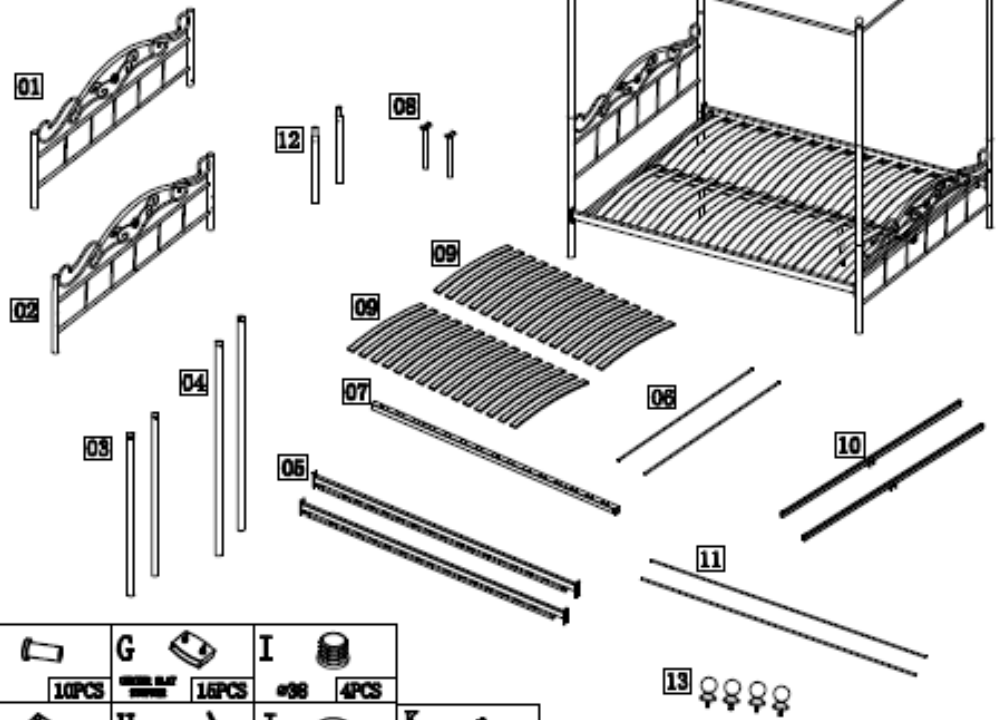

Assembly Sheet

AU-902&AU-902/3

PART CHECK LIST

NO.	PARTICULARS	QTY
01	Headboard	1
02	Footboard	1
03	Headboard curtain rack	2
04	Footboard curtain rack	2
05	Side rail	2
06	Short curtain tube	2
07	Intermedium tube	1
08	Supporting legs	2
09	Bedwood slats	30
10	Transverse tube	2
11	Long curtain tube	2
12	Headboard extended tube	2
13	Decorative ball	4

SCREW CHECK LIST

A tube plug Ø19 2PCS	C MEX150MM 10PCS	E M6 10PCS	G M6x16MM 16PCS	I Ø88 4PCS
B MEX135MM 10PCS	D MEX120MM 4PCS	F M6x16MM 30PCS	H 4x14MM 2PCS	J Flat washer 4PCS
				K M8x60 4PCS

B MEX135MM 4PCS
E M6 4PCS
I Ø88 4PCS
D MEX120MM 4PCS

B MEX135MM 6PCS
C MEX150MM 2PCS
E M6 6PCS
A tube plug Ø19 2PCS

- F**  30PCS
- G**  16PCS

- J**  4PCS
- K**  MB=60 4PCS

- C**  6PCS