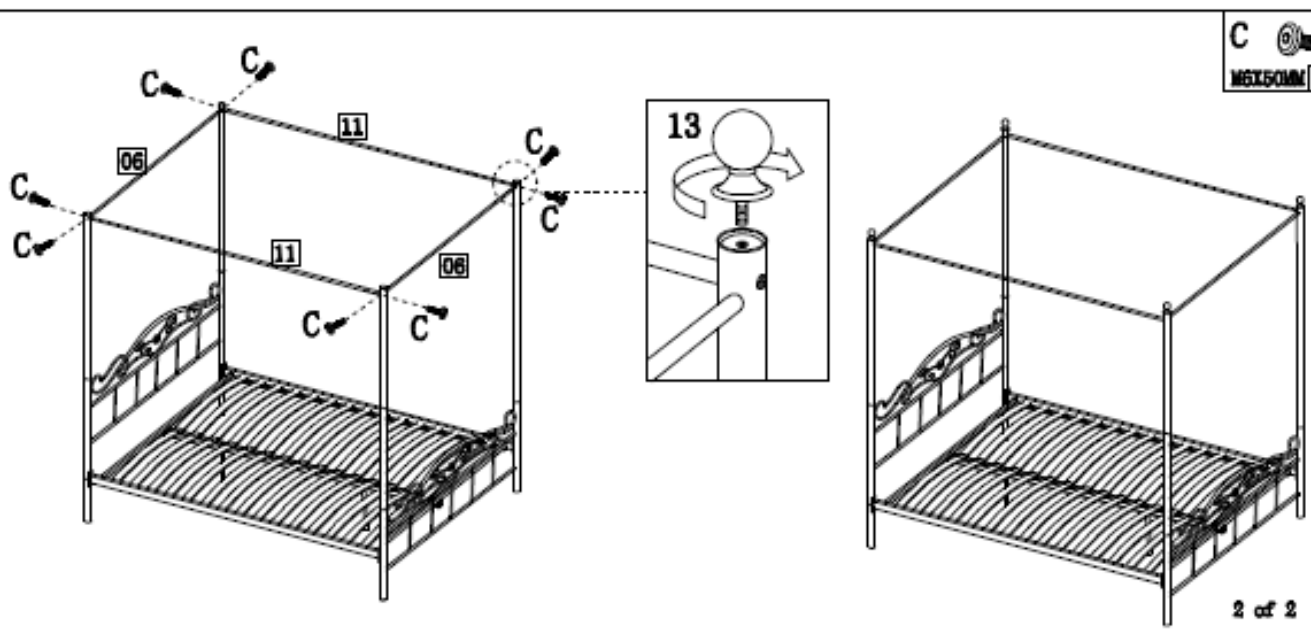

- **F** 30PCS
- **G** 16PCS

- **J** 4PCS
- **K** MB=60 4PCS

- **C** 6PCS