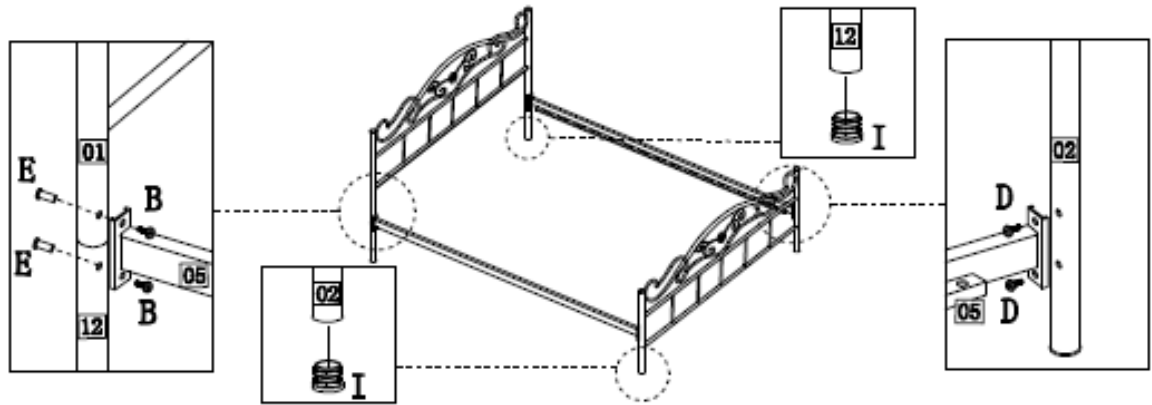

Assembly Sheet

AU-902&AU-902/3

PART CHECK LIST

NO.	PARTICULARS	QTY
01	Headboard	1
02	Footboard	1
03	Headboard curtain rack	2
04	Footboard curtain rack	2
05	Side rail	2
06	Short curtain tube	2
07	Intermedium tube	1
08	Supporting legs	2
09	Bedwood slats	30
10	Transverse tube	2
11	Long curtain tube	2
12	Headboard extended tube	2
13	Decorative ball	4

SCREW CHECK LIST

A tube plug Ø19 2PCS	C MEX150MM 10PCS	E M6 10PCS	G M6x16MM 16PCS	I Ø88 4PCS
B MEX135MM 10PCS	D MEX120MM 4PCS	F M6x16MM 30PCS	H 4x14MM 2PCS	J Flat washer 4PCS
				K M8x60 4PCS

B MEX135MM 4PCS
E M6 4PCS
I Ø88 4PCS
D MEX120MM 4PCS

B MEX135MM 6PCS
C MEX150MM 2PCS
E M6 6PCS
A tube plug Ø19 2PCS

- F**  30PCS
- G**  16PCS

- J**  4PCS
- K**  MB=60 4PCS

- C**  6PCS