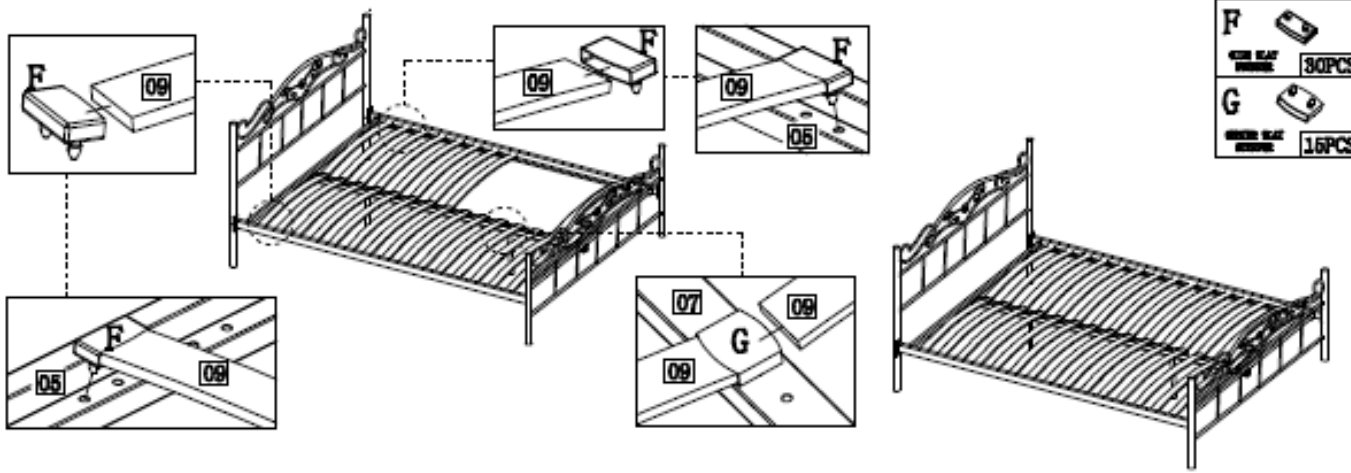

- **F** 30PCS
- **G** 16PCS