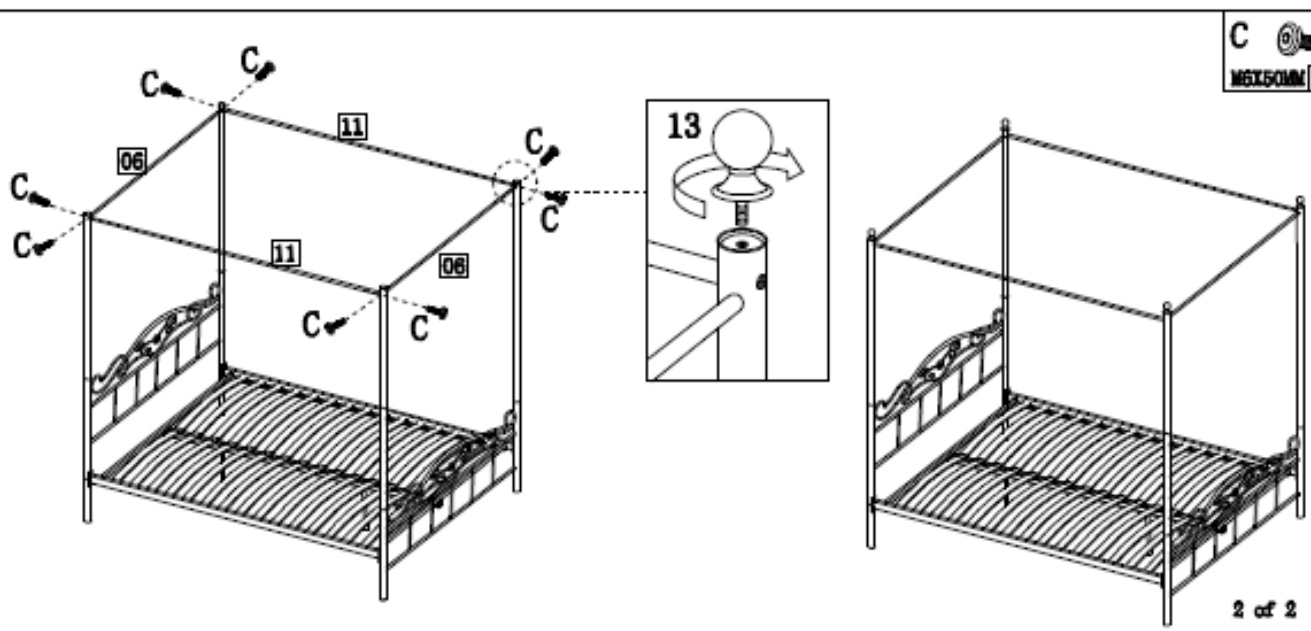

- **F** **30PCS**
- **G** **16PCS**

- **J** **4PCS**
- **K** **4PCS**

- **C** **6PCS**