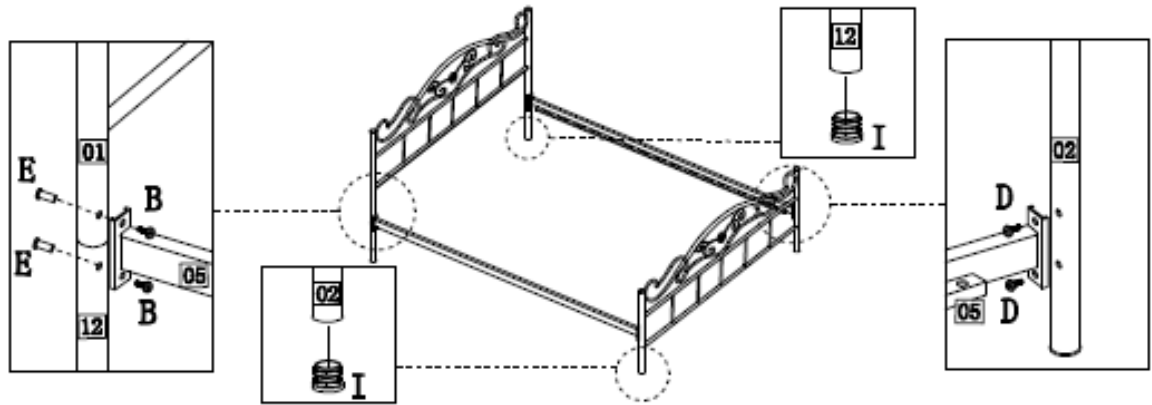

Assembly Sheet

AU-902&AU-902/3

PART CHECK LIST

NO.	PARTICULARS	QTY
01	Headboard	1
02	Footboard	1
03	Headboard curtain rack	2
04	Footboard curtain rack	2
05	Side rail	2
06	Short curtain tube	2
07	Intermedium tube	1
08	Supporting legs	2
09	Bedwood slats	30
10	Transverse tube	2
11	Long curtain tube	2
12	Headboard extended tube	2
13	Decorative ball	4

SCREW CHECK LIST

A tube plug Ø19 2PCS	C MEX150MM 10PCS	E M6 10PCS	G MEX150MM 16PCS	I Ø88 4PCS
B MEX135MM 10PCS	D MEX120MM 4PCS	F M6x16 30PCS	H 4x16MM 2PCS	J Flat washer 4PCS
				K M8x60 4PCS

B MEX135MM 4PCS
E M6 4PCS
I Ø88 4PCS
D MEX120MM 4PCS

B MEX135MM 6PCS
C MEX150MM 2PCS
E M6 6PCS
A tube plug Ø19 2PCS

- F**  **30PCS**
- G**  **16PCS**

- J**  **4PCS**
- K**  **4PCS**

- C**  **6PCS**