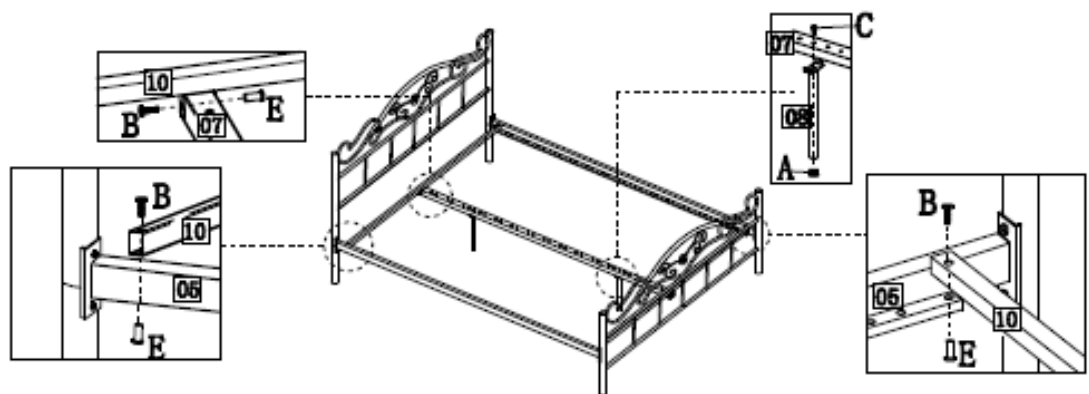

Assembly Sheet

AU-902&AU-902/3

PART CHECK LIST

NO.	PARTICULARS	QTY
01	Headboard	1
02	Footboard	1
03	Headboard curtain rack	2
04	Footboard curtain rack	2
05	Side rail	2
06	Short curtain tube	2
07	Intermedium tube	1
08	Supporting legs	2
09	Bedwood slats	30
10	Transverse tube	2
11	Long curtain tube	2
12	Headboard extended tube	2
13	Decorative ball	4

SCREW CHECK LIST

A tube plug Ø19 2PCS	C MEX150MM 10PCS	E M6 10PCS	G MEX150MM 16PCS	I Ø88 4PCS
B MEX135MM 10PCS	D MEX120MM 4PCS	F M6x16 30PCS	H 4x16MM 2PCS	J Flat washer 4PCS
				K M8x60 4PCS

B MEX135MM 4PCS
E M6 4PCS
I Ø88 4PCS
D MEX120MM 4PCS

B MEX135MM 6PCS
C MEX150MM 2PCS
E M6 6PCS
A tube plug Ø19 2PCS

- F**  **30PCS**
- G**  **16PCS**

- J**  **4PCS**
- K**  **4PCS**

- C**  **6PCS**