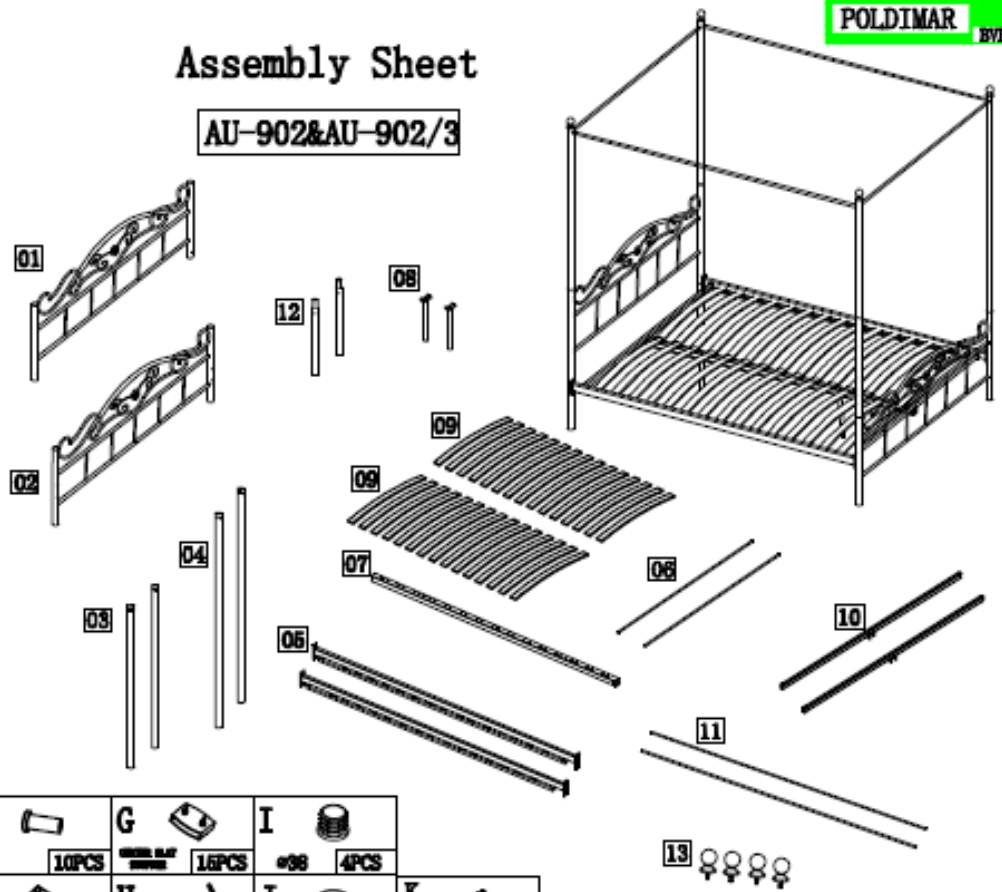

Assembly Sheet

AU-902&AU-902/3

PART CHECK LIST

NO.	PARTICULARS	QTY
01	Headboard	1
02	Footboard	1
03	Headboard curtain rack	2
04	Footboard curtain rack	2
05	Side rail	2
06	Short curtain tube	2
07	Intermedium tube	1
08	Supporting legs	2
09	Bedwood slats	30
10	Transverse tube	2
11	Long curtain tube	2
12	Headboard extended tube	2
13	Decorative ball	4

SCREW CHECK LIST

A tube plug Ø19 2PCS	C MEX150MM 10PCS	E M6 10PCS	G MEX150MM 16PCS	I Ø88 4PCS
B MEX135MM 10PCS	D MEX120MM 4PCS	F M6x16 30PCS	H 4x16MM 2PCS	J Flat washer 4PCS
				K M8x60 4PCS

B MEX135MM 4PCS
E M6 4PCS
I Ø88 4PCS
D MEX120MM 4PCS

B MEX135MM 6PCS
C MEX150MM 2PCS
E M6 6PCS
A tube plug Ø19 2PCS

- F**  **30PCS**
- G**  **16PCS**

- J**  **4PCS**
- K**  **4PCS**

- C**  **6PCS**