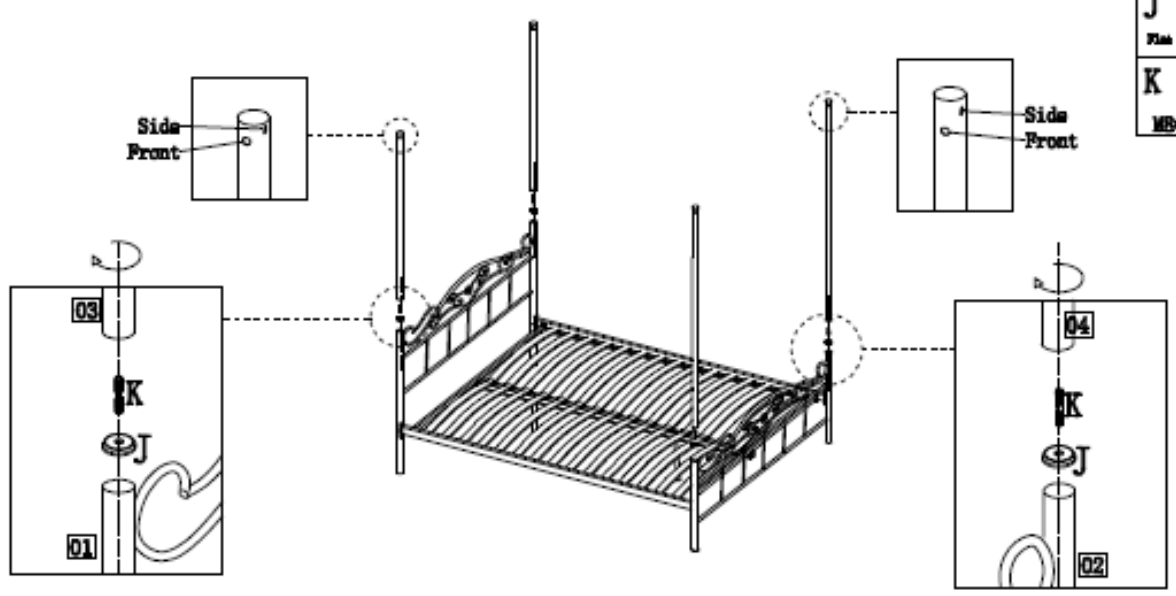

Assembly Sheet

AU-902&AU-902/3

PART CHECK LIST

NO.	PARTICULARS	QTY
01	Headboard	1
02	Footboard	1
03	Headboard curtain rack	2
04	Footboard curtain rack	2
05	Side rail	2
06	Short curtain tube	2
07	Intermedium tube	1
08	Supporting legs	2
09	Bedwood slats	30
10	Transverse tube	2
11	Long curtain tube	2
12	Headboard extended tube	2
13	Decorative ball	4

SCREW CHECK LIST

A tube plug Ø19 2PCS	C MEX150MM 10PCS	E M6 10PCS	G MEX150MM 16PCS	I Ø88 4PCS
B MEX135MM 10PCS	D MEX120MM 4PCS	F M6x16 30PCS	H 4x16MM 2PCS	J Flat washer 4PCS
				K M8x60 4PCS

B MEX135MM 4PCS
E M6 4PCS
I Ø88 4PCS
D MEX120MM 4PCS

B MEX135MM 6PCS
C MEX150MM 2PCS
E M6 6PCS
A tube plug Ø19 2PCS

- F**  **30PCS**
- G**  **16PCS**

- J**  **4PCS**
- K**  **4PCS**

- C**  **6PCS**