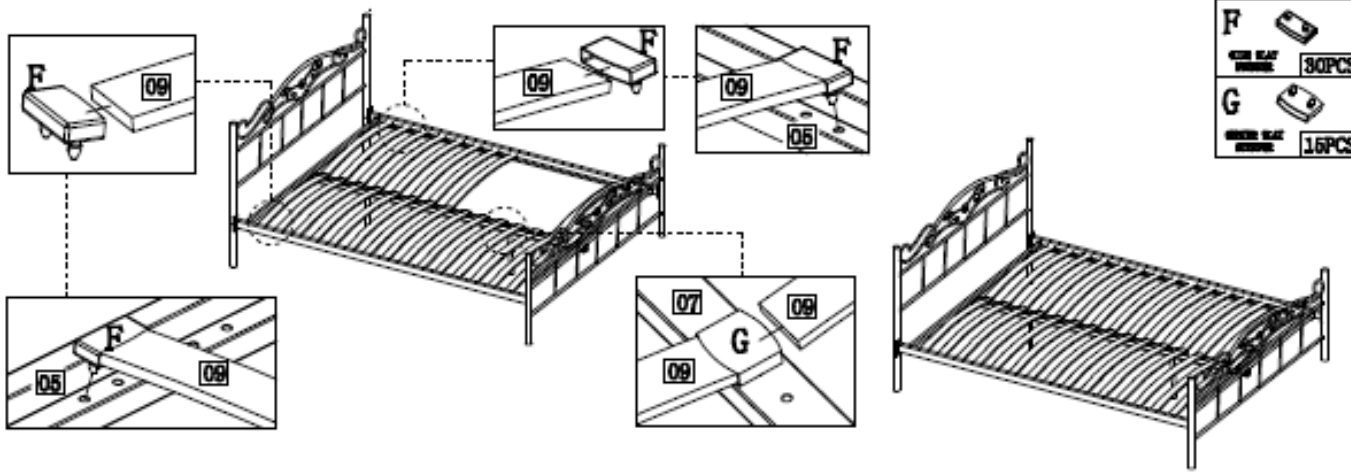

- **F** **30PCS**
- **G** **16PCS**