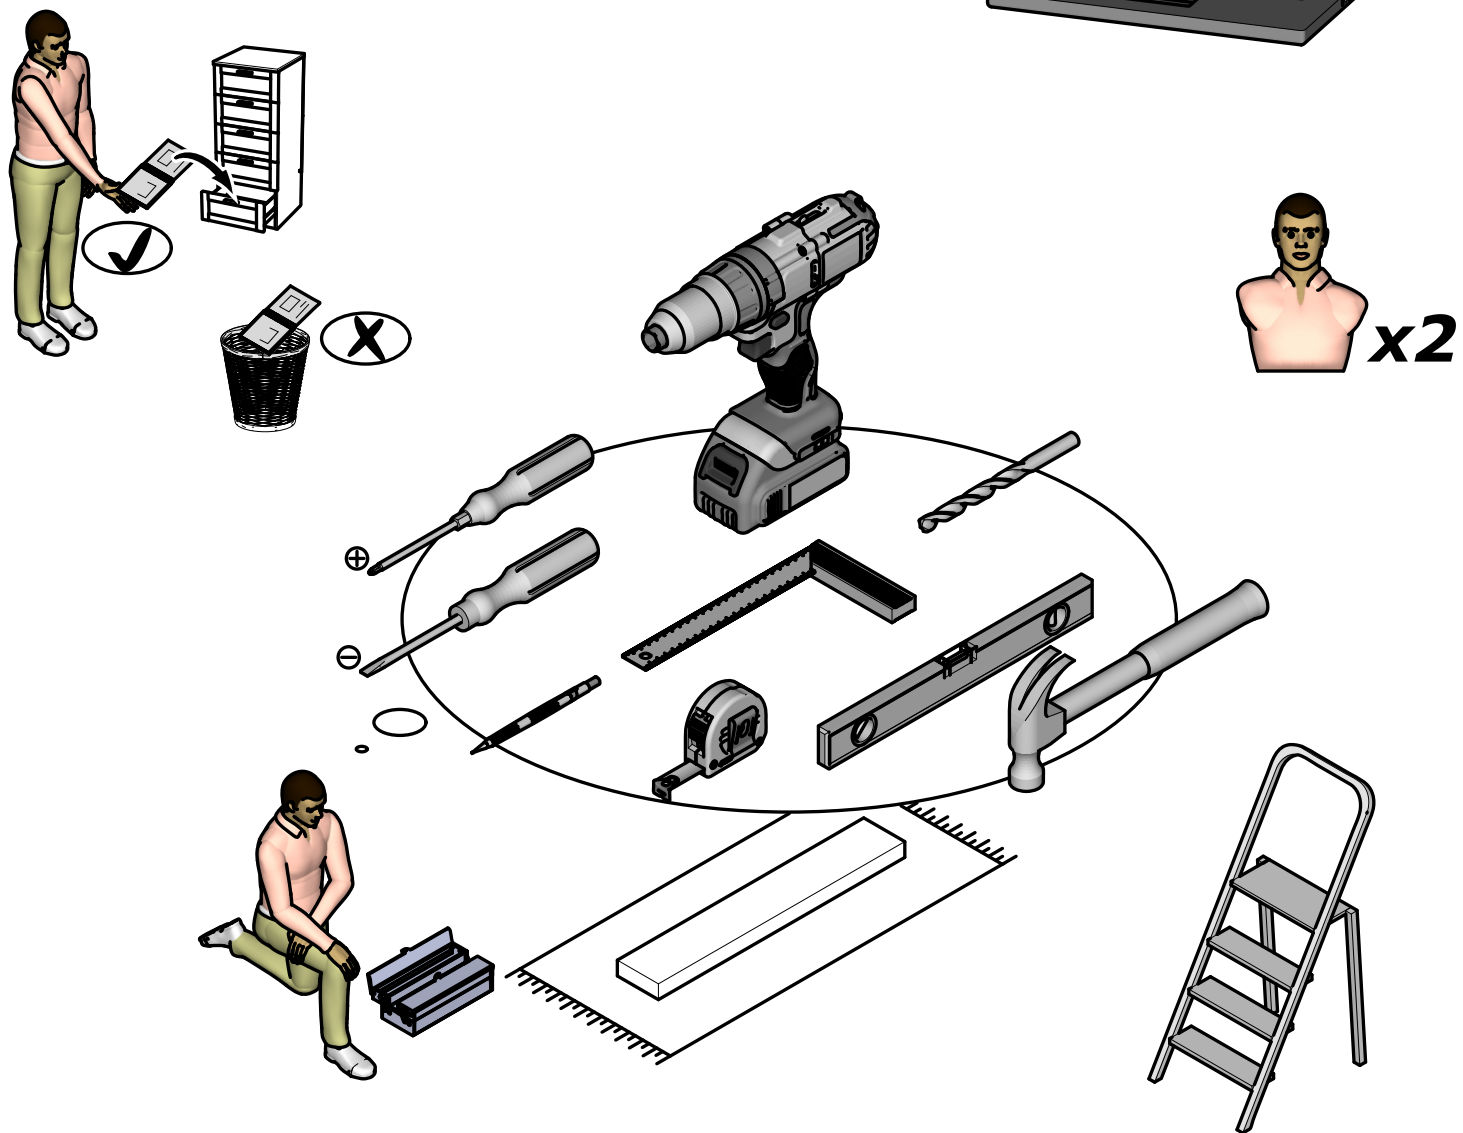

Demeyere
GROUP

254 922-00
254 923-00

- A person using a power tool with a warning symbol (X).
- A hand being cut by a power tool with a checkmark (✓).
- A person using a saw with a checkmark (✓).
- A person using a ladder with a checkmark (✓).

N°	Dim. (mm)	Qty.
1	1 758 x 293	x1
2	1 758 x 293	x1
3	796 x 294	x2
4	1 758 x 265	x1
5	282 x 264	x3
6	453 x 264	x4
7	457 x 315	x2
8	486 x 457	x1
9	467 x 328	x2
10	500 x 500	x1

www.Demeyere.fr

1°

2°

3°

4°

NON INCLUS
Not Supplied