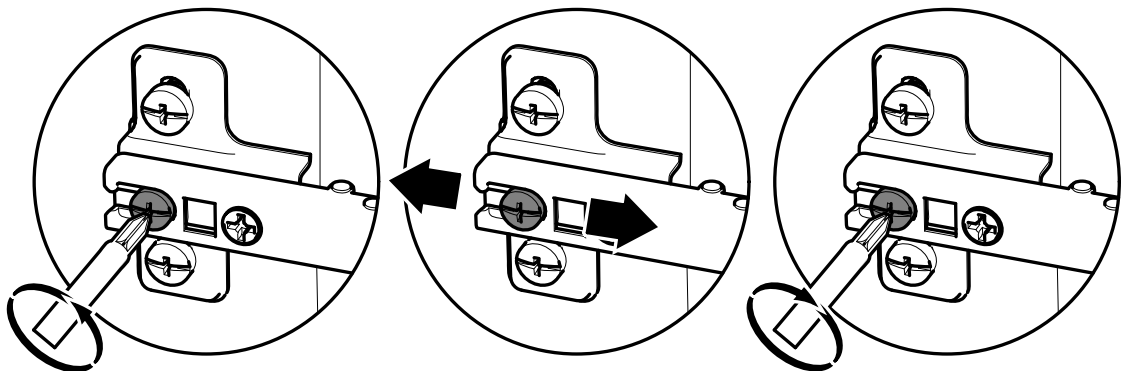

Info tri déchets

www.quefairedemesdechets.fr