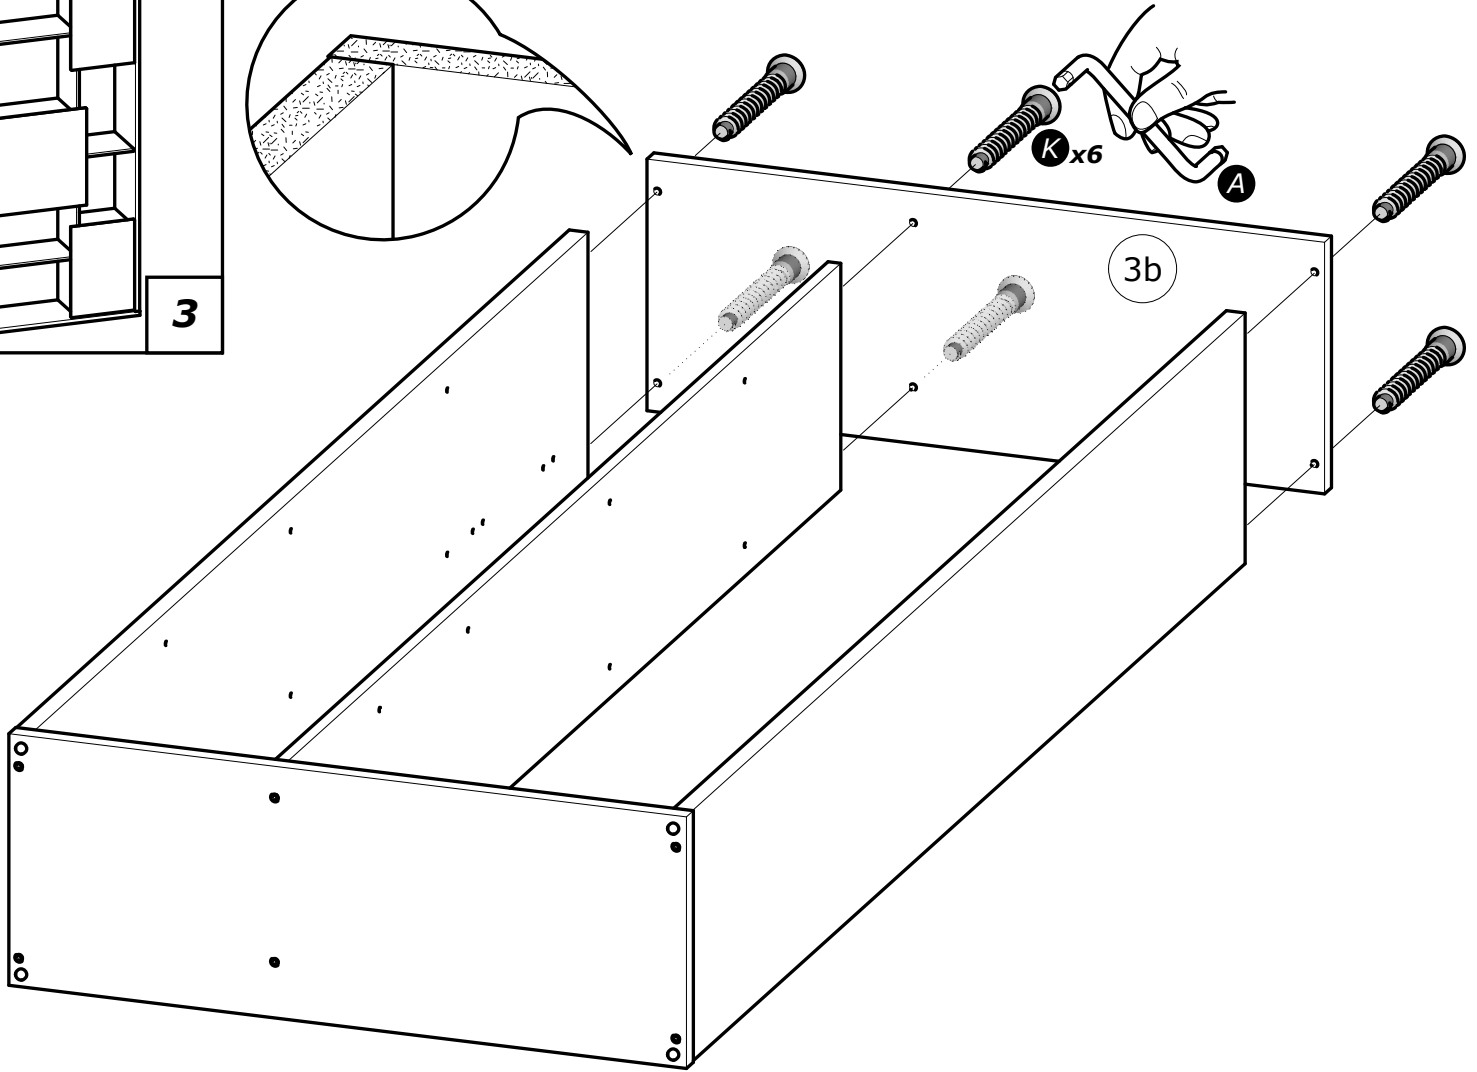

Demeyere
GROUP

254 922-00
254 923-00

- A person using a power tool with a warning symbol (X).
- A hand being cut by a power tool with a checkmark (✓).
- A person using a saw with a checkmark (✓).
- A person using a ladder with a checkmark (✓).

N°	Dim. (mm)	Qty.
1	1 758 x 293	x1
2	1 758 x 293	x1
3	796 x 294	x2
4	1 758 x 265	x1
5	282 x 264	x3
6	453 x 264	x4
7	457 x 315	x2
8	486 x 457	x1
9	467 x 328	x2
10	500 x 500	x1

www.Demeyere.fr

1°

2°

3°

4°

NON INCLUS
Not Supplied