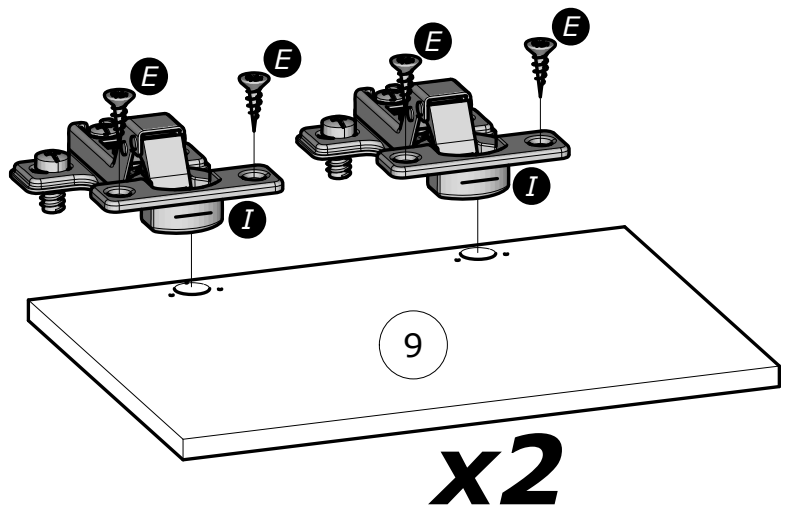

www.Demeyere.fr