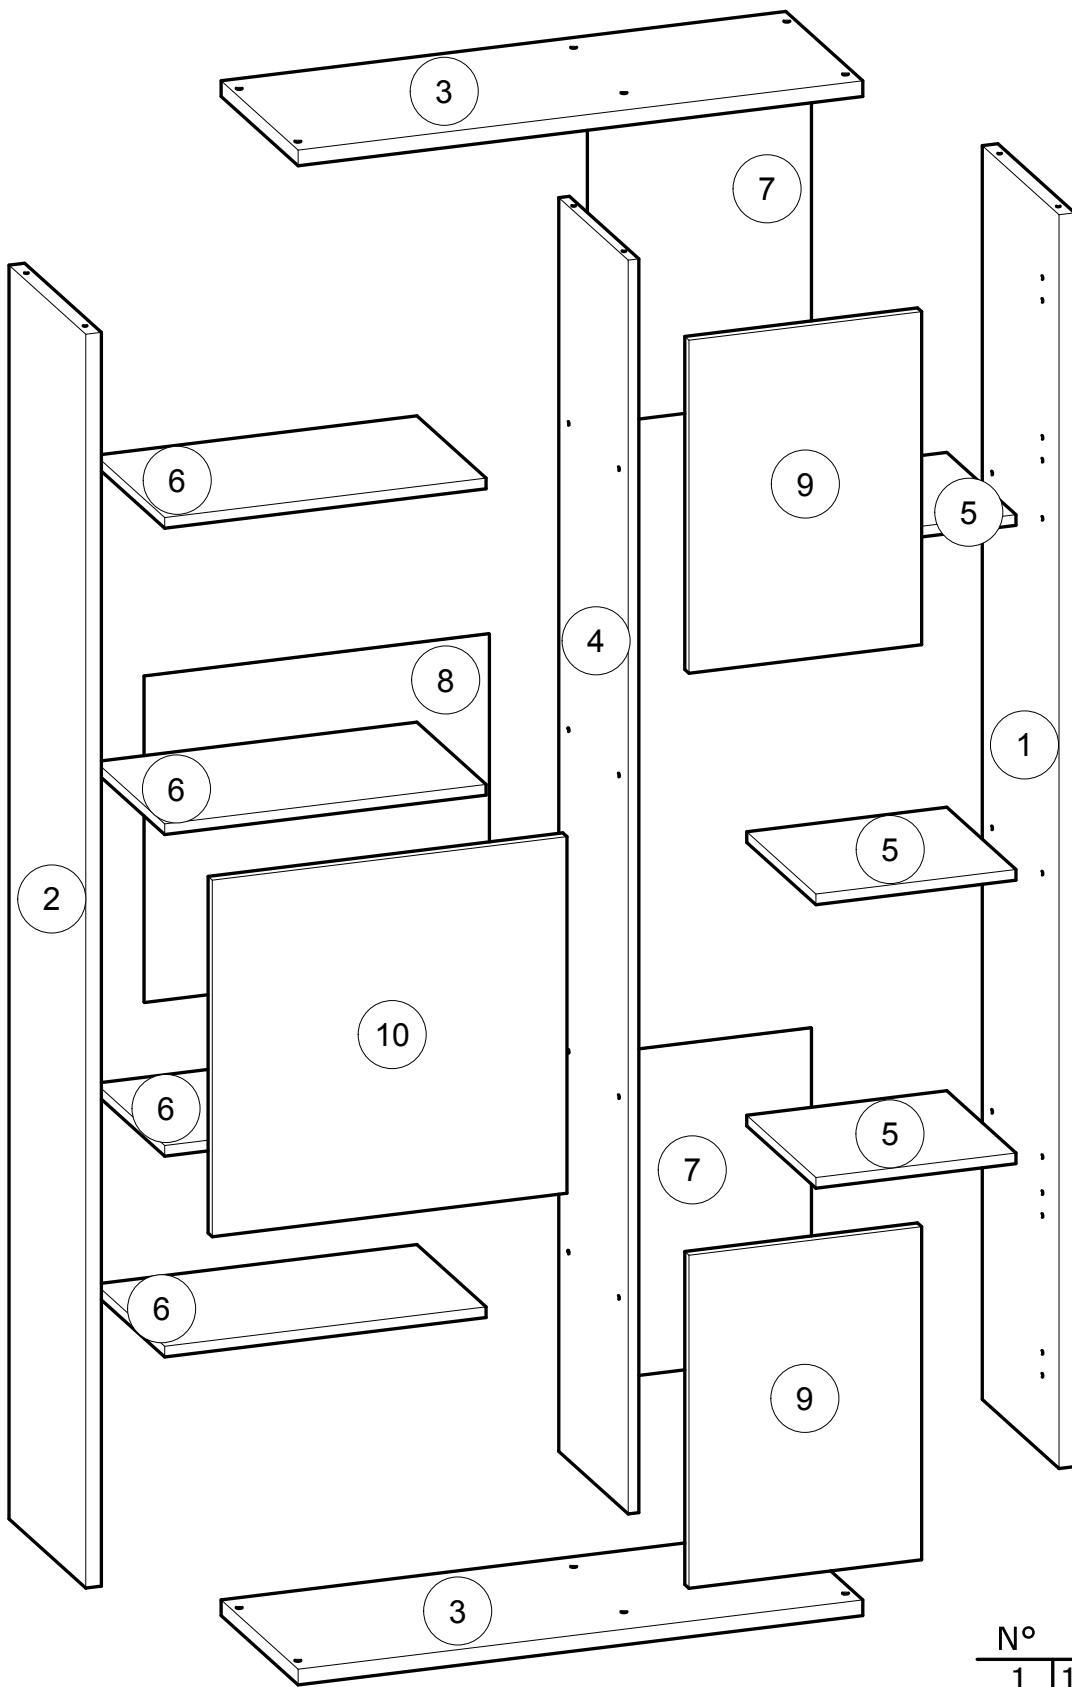

Demeyere
GROUP

254 922-00
254 923-00

- A person using a power tool with a warning symbol (X).
- A hand being cut by a power tool with a checkmark (✓).
- A person using a saw with a checkmark (✓).
- A person using a ladder with a checkmark (✓).

N°	Dim. (mm)	Qty.
1	1 758 x 293	x1
2	1 758 x 293	x1
3	796 x 294	x2
4	1 758 x 265	x1
5	282 x 264	x3
6	453 x 264	x4
7	457 x 315	x2
8	486 x 457	x1
9	467 x 328	x2
10	500 x 500	x1

www.Demeyere.fr

1°

2°

3°

4°

NON INCLUS
Not Supplied