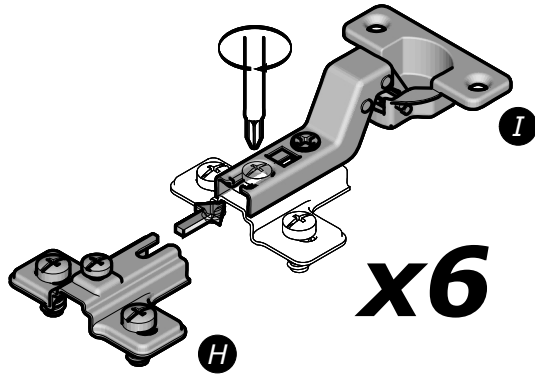

www.Demeyere.fr