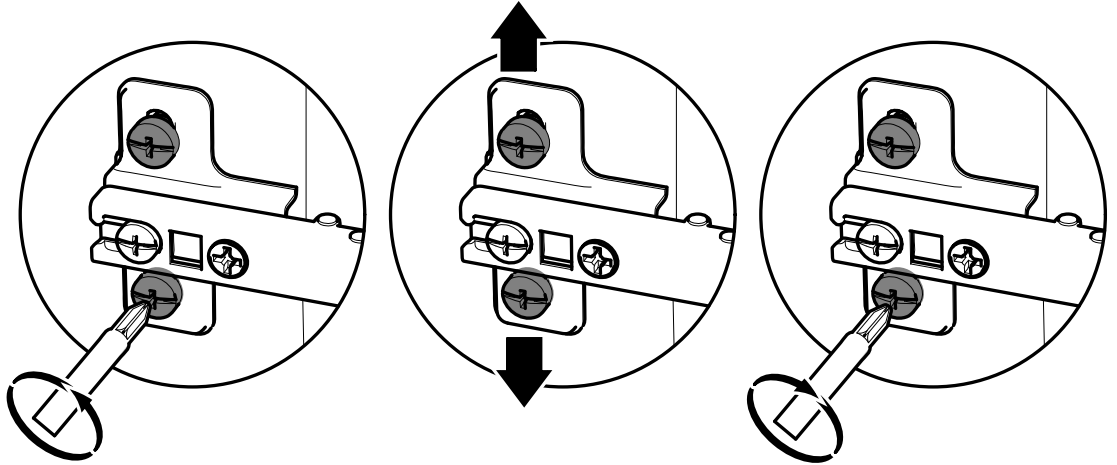

Info tri déchets

www.quefairedemesdechets.fr