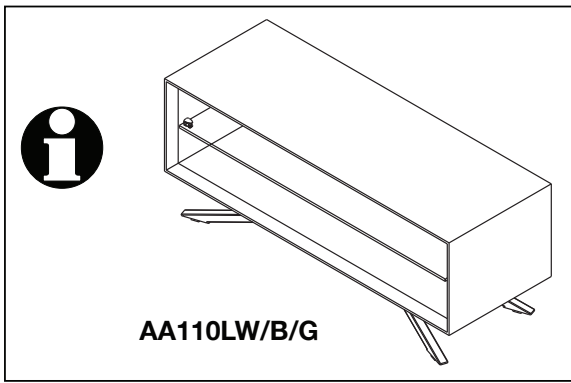

Protect the top surface of the unit when constructing to prevent scratching!