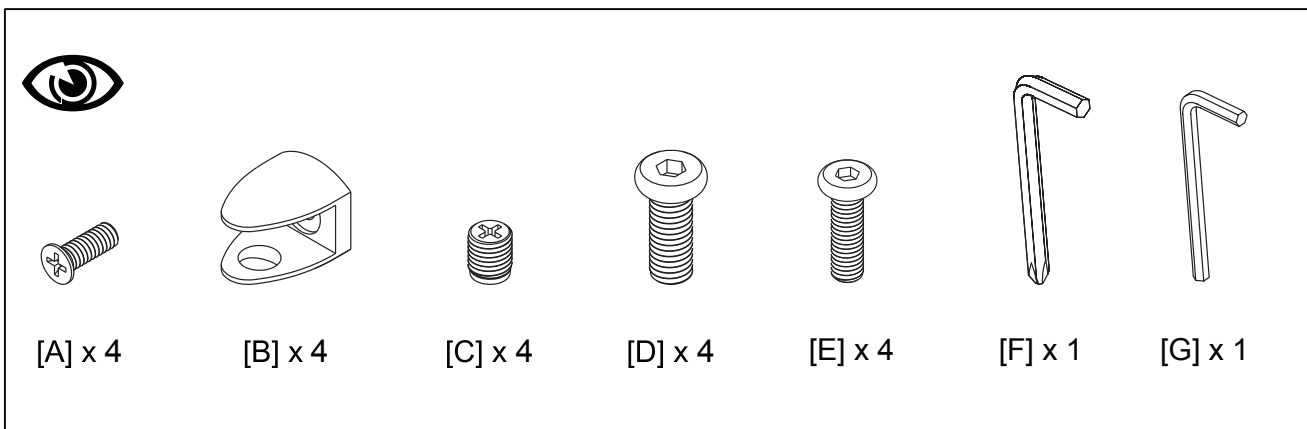

Protect the top surface of the unit when constructing to prevent scratching!