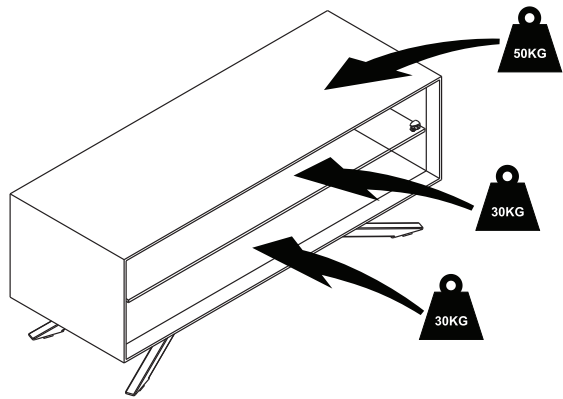

Protect the top surface of the unit when constructing to prevent scratching!