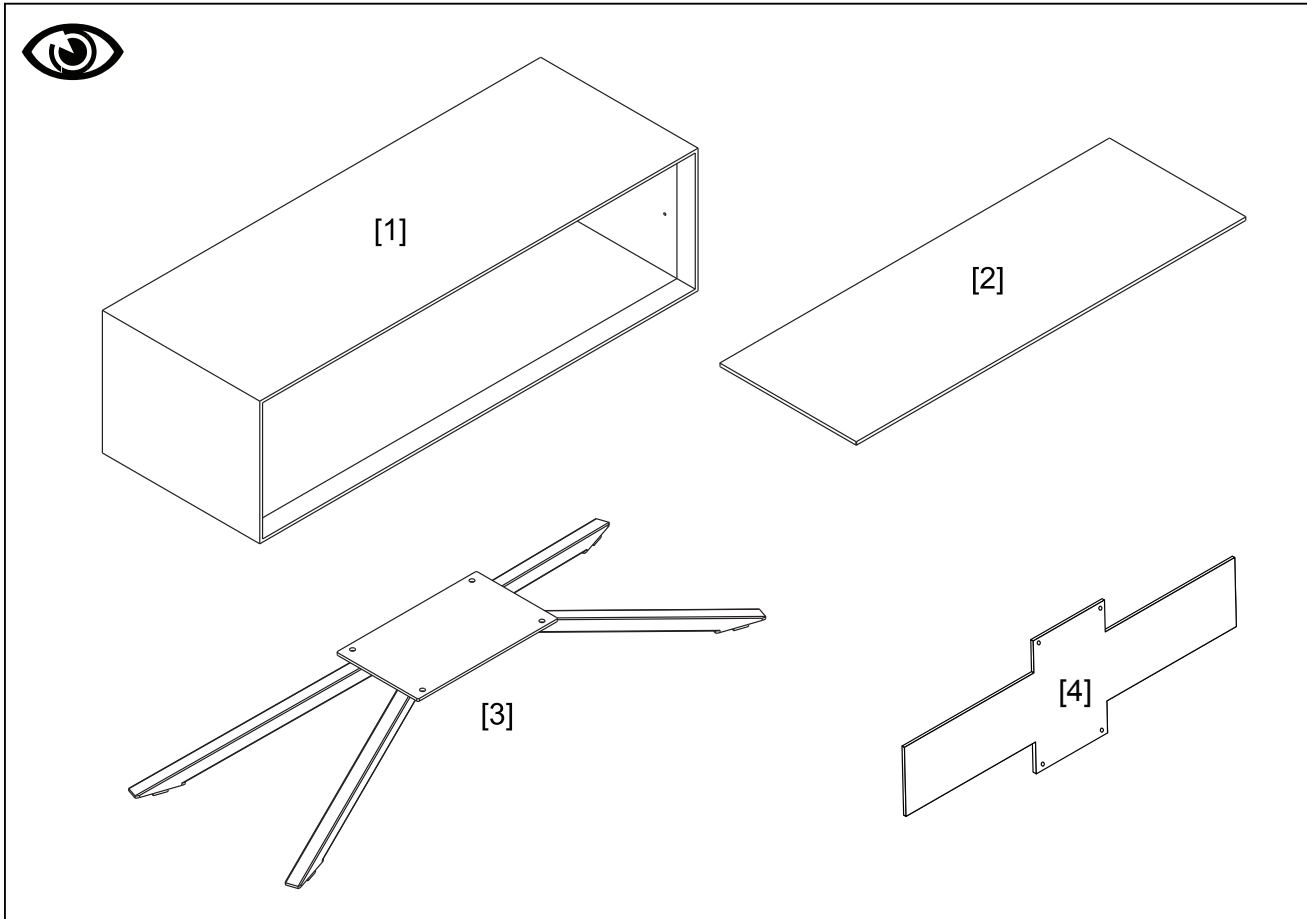

Protect the top surface of the unit when constructing to prevent scratching!