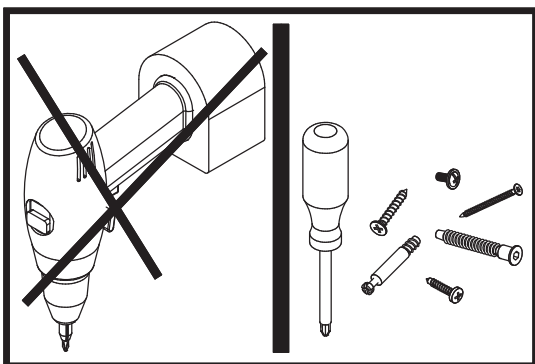

79726

TVILUM-SCANBIRK

Made in Denmark
©TVILUM-SCANBIRK

Egon Kristiansens Allé 2
DK-8882 Faarvang, Denmark

1

2

4

5