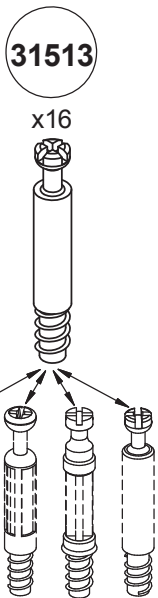

79726

TVILUM-SCANBIRK

Made in Denmark
©TVILUM-SCANBIRK

Egon Kristiansens Allé 2
DK-8882 Faarvang, Denmark

1

2

4

5

6

8

10