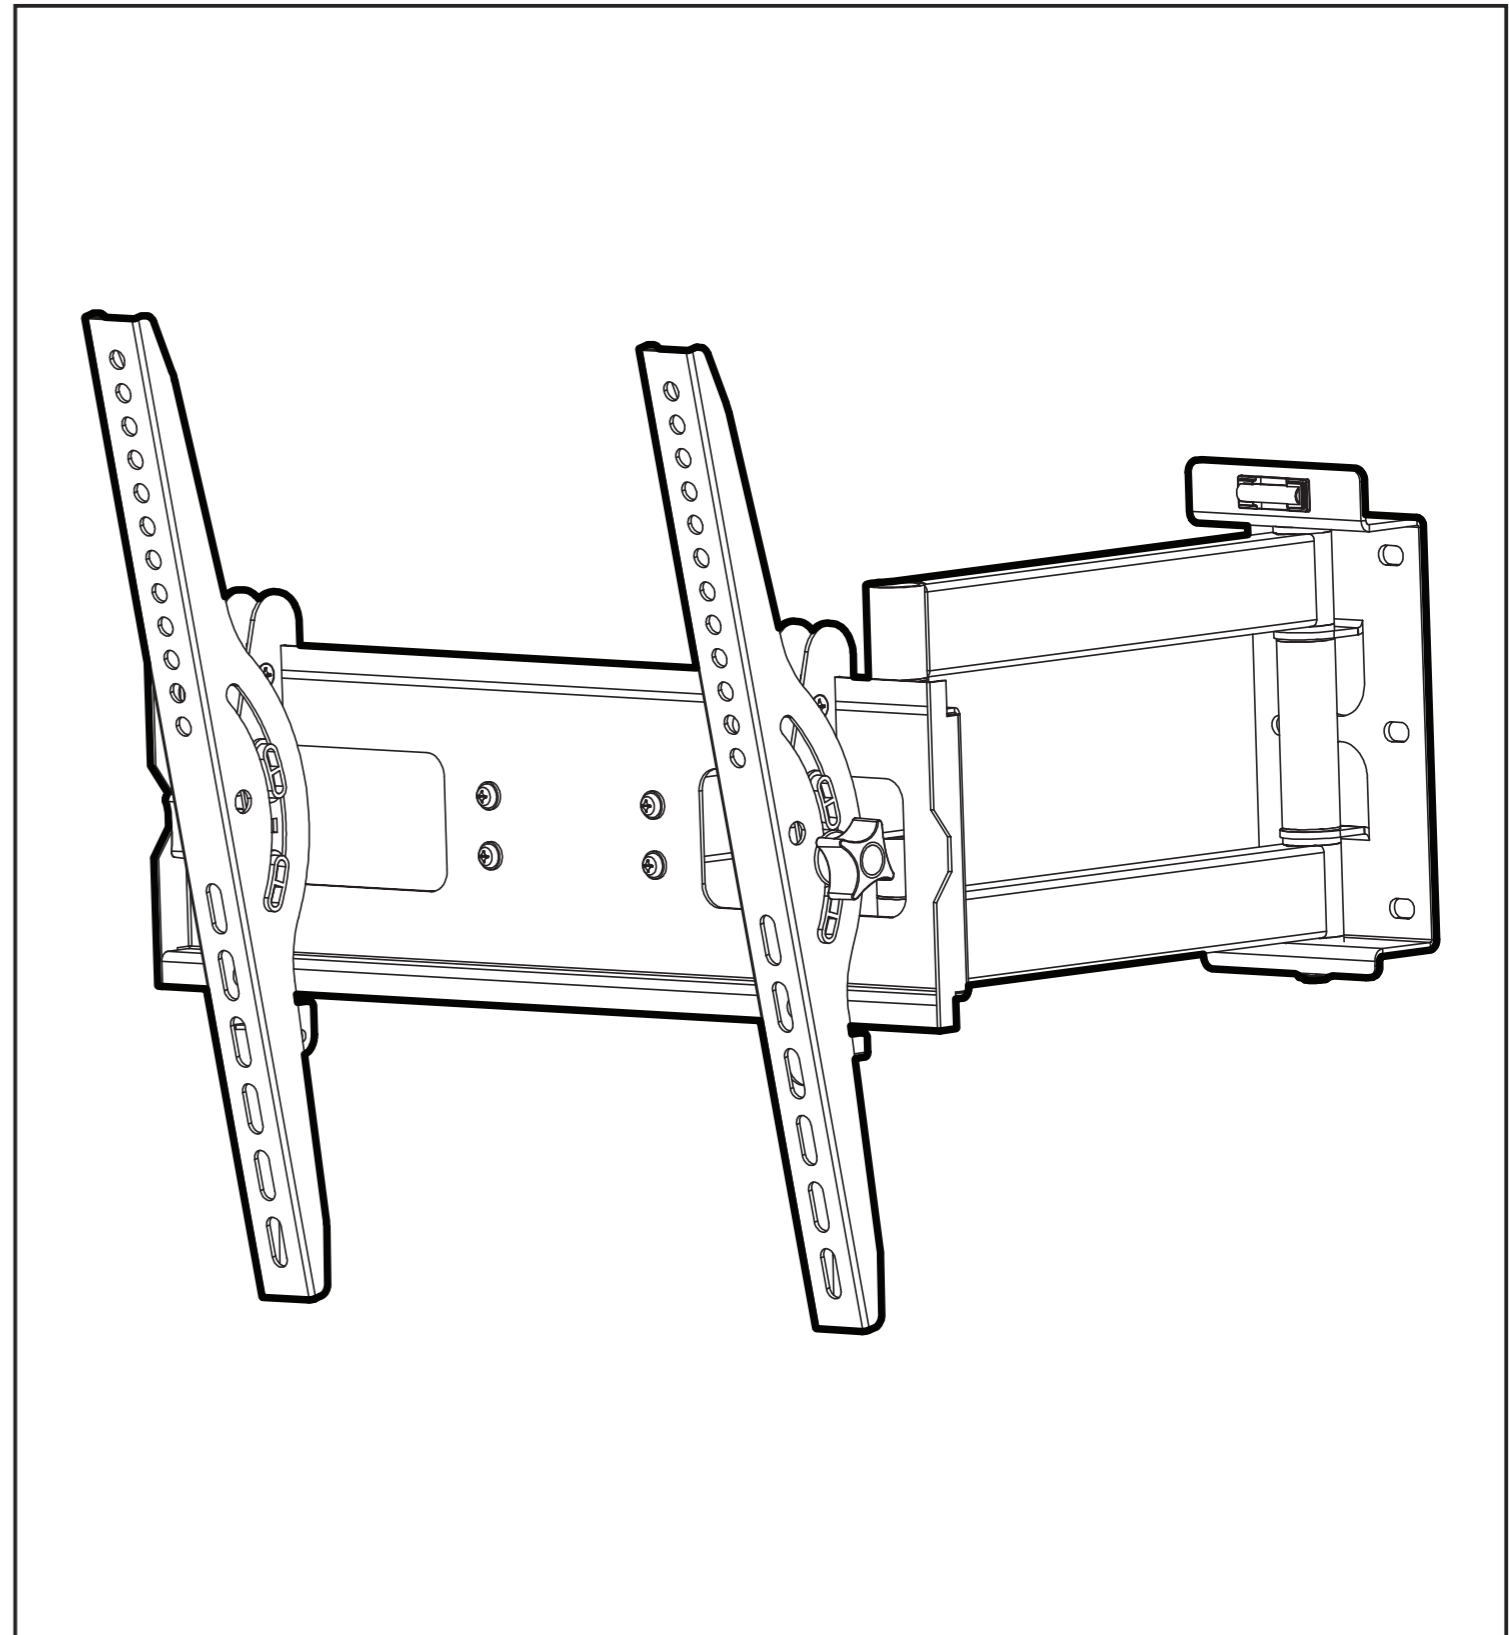

Product Name: TWM421  
Art number: 402221

TECH LINK™

TWM421 REV1

**TECHLINK , A Division Of Tapehand Ltd.**  
Units 7 and 8 Bat and Ball Enterprise Centre  
Bat and Ball Road  
Sevenoaks  
Kent  
United Kingdom  
TN14 5LJ

wall

wall