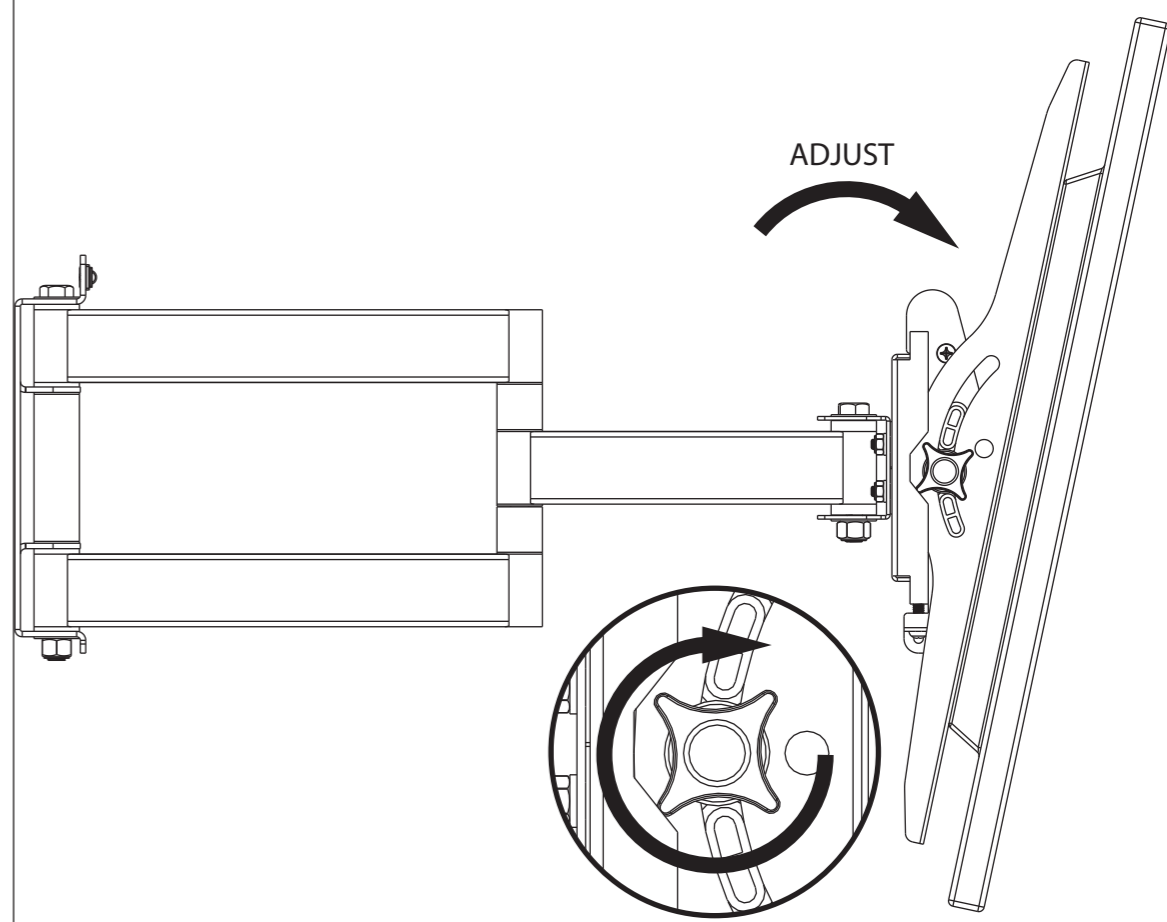

**0800 634 2699**

**spares@techlink.uk.com**

4

ADJUST

wall

wall

3

S

wall

wall