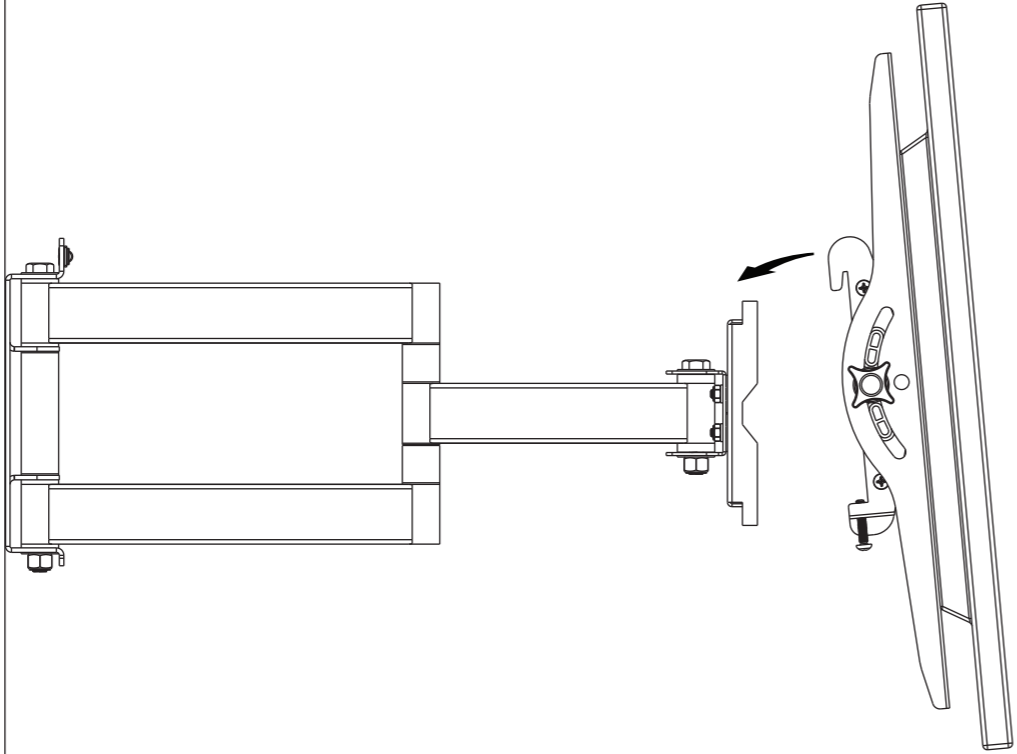

Product Name: TWM421  
Art number: 402221

TECH LINK™

TWM421 REV1

**TECHLINK , A Division Of Tapehand Ltd.**  
Units 7 and 8 Bat and Ball Enterprise Centre  
Bat and Ball Road  
Sevenoaks  
Kent  
United Kingdom  
TN14 5LJ

wall

wall