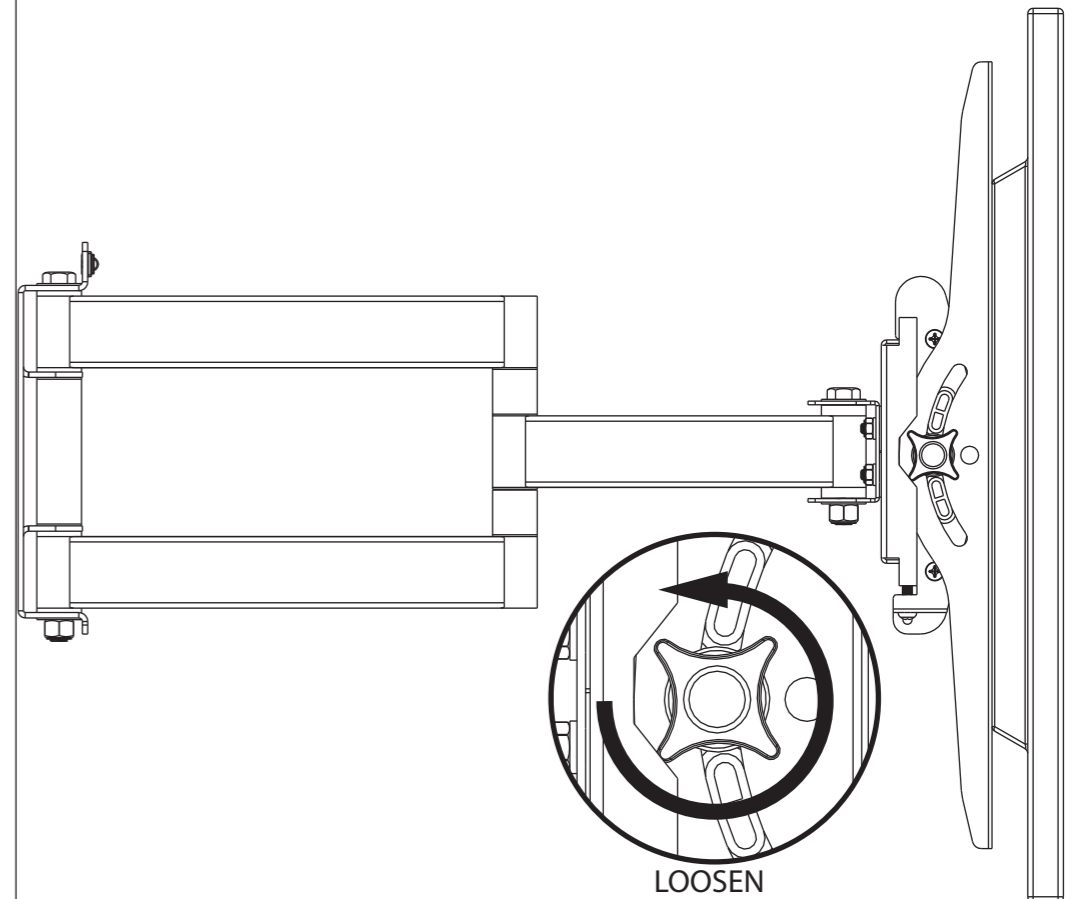

4

ADJUST

wall